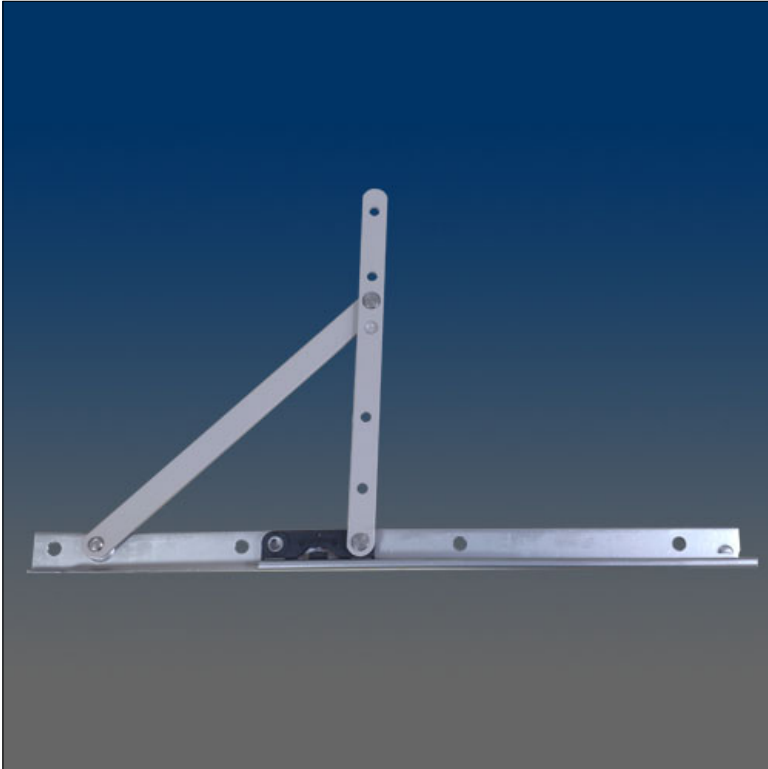

Casement

www.visionhardware.com

Casement

Model Number:
16013W-K-L

Description:
13" Washability hinge with powder coated arms and snap on connection.

Sales Contact:
(800) 220-4756
sales@visionhardware.com

500 Metuchen Road
South Plainfield NJ 07080