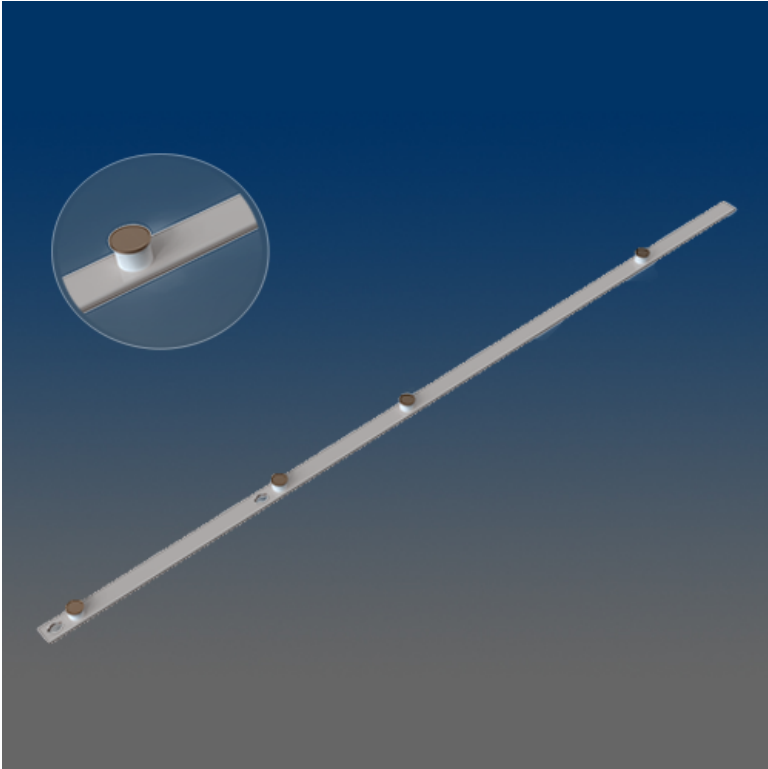

Casement

www.visionhardware.com

Casement

Model Number:
1677XXXB

Description:
Casement tie bar with cam rollers. Available in various sizes from 14.9" to 70.9".

Sales Contact:
(800) 220-4756
sales@visionhardware.com