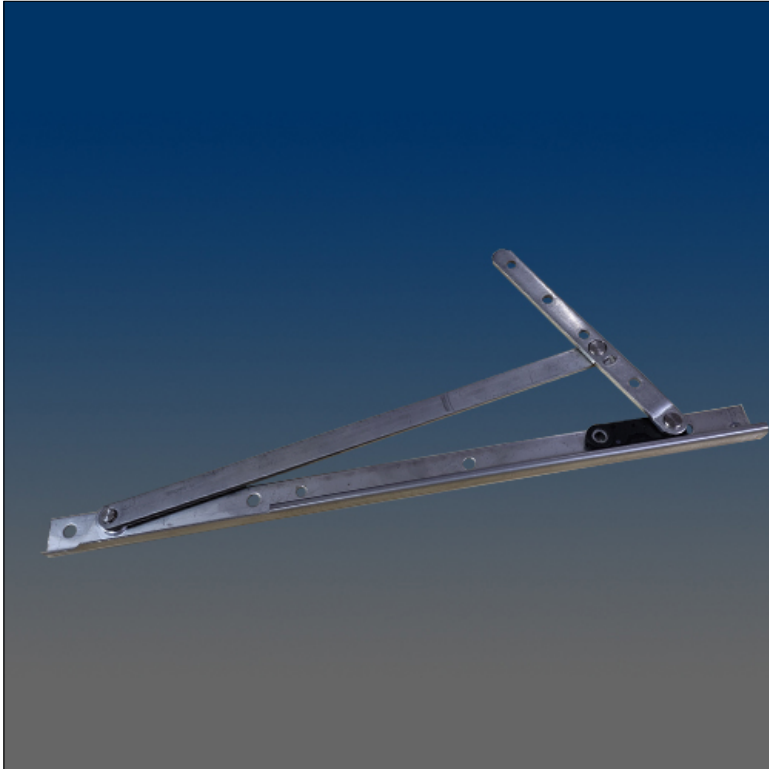

Casement

www.visionhardware.com

Casement

Model Number:
16013E-SS-K-L

Description:
13in. Egress casement hinge made with stainless steel material.
Snap on connection, left handed.

Sales Contact:
(800) 220-4756
sales@visionhardware.com