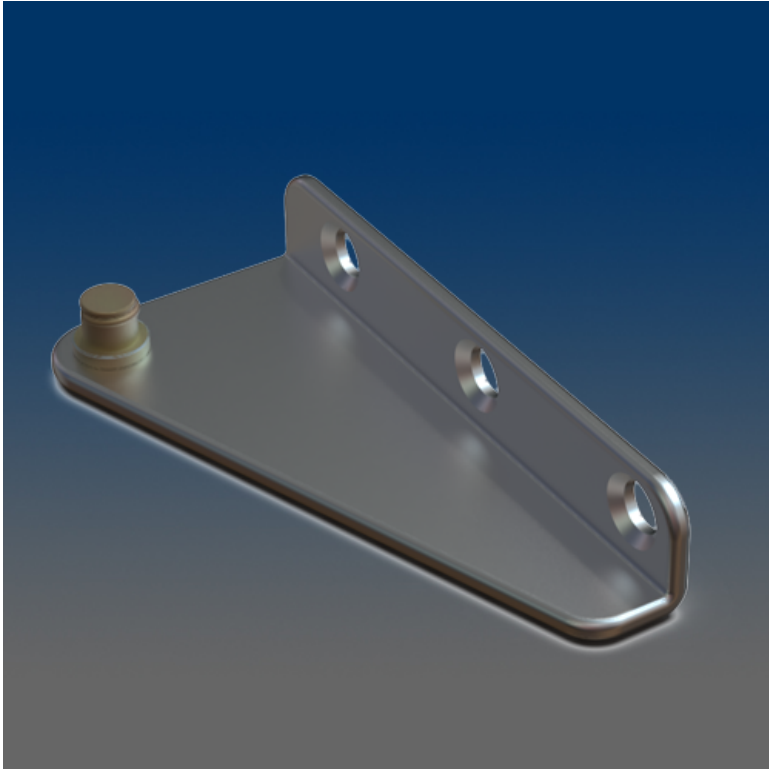

Casement

www.visionhardware.com

Casement

Model Number:
16210SS-R

Description:
Stud bracket in SS material, Right handed.

Sales Contact:
(800) 220-4756
sales@visionhardware.com

500 Metuchen Road
South Plainfield NJ 07080