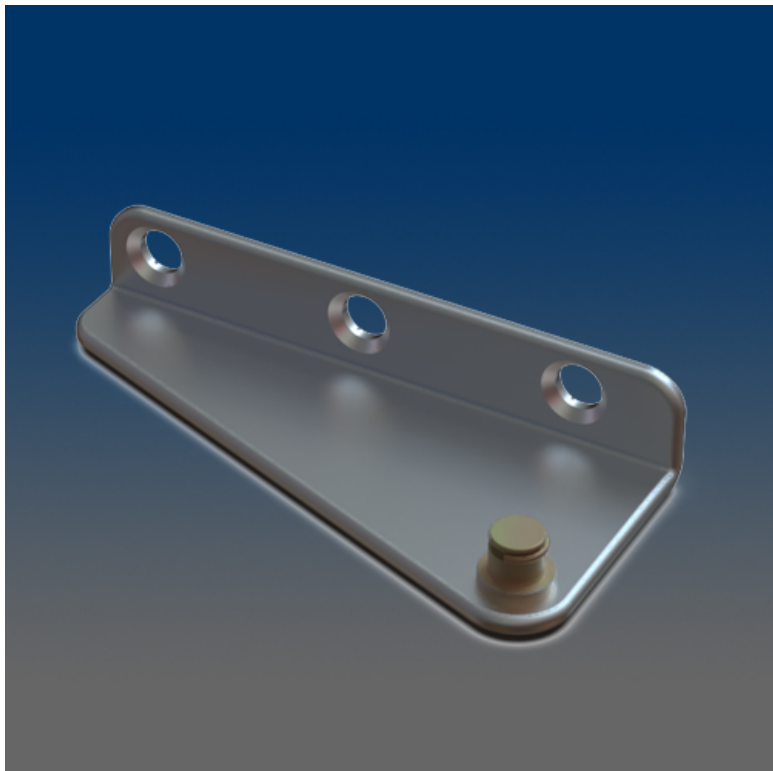

Casement

www.visionhardware.com

Casement

Model Number:
16210SS-L

Description:
Stud Bracket in SS material, left handing.

Sales Contact:
(800) 220-4756
sales@visionhardware.com

500 Metuchen Road
South Plainfield NJ 07080