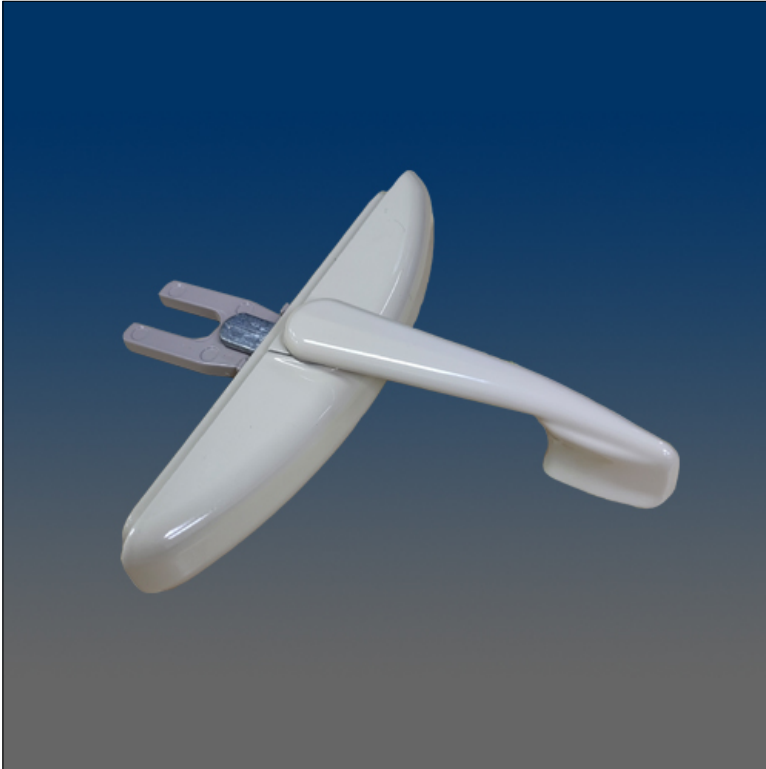

Casement

www.visionhardware.com

Casement

Model Number:
16881A

Description:
Casement locking handle.

Sales Contact:
(800) 220-4756
sales@visionhardware.com

500 Metuchen Road
South Plainfield NJ 07080