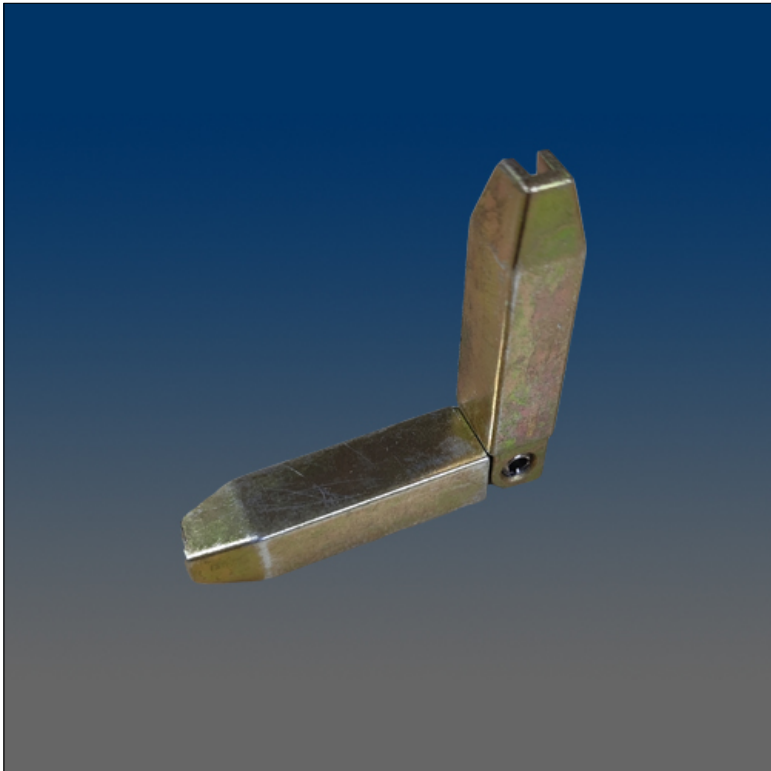

Screen Hardware

www.visionhardware.com

Screen Hardware

Model Number:
14109

Description:
Screen Hinged Connector

Sales Contact:
(800) 220-4756
sales@visionhardware.com

500 Metuchen Road
South Plainfield NJ 07080