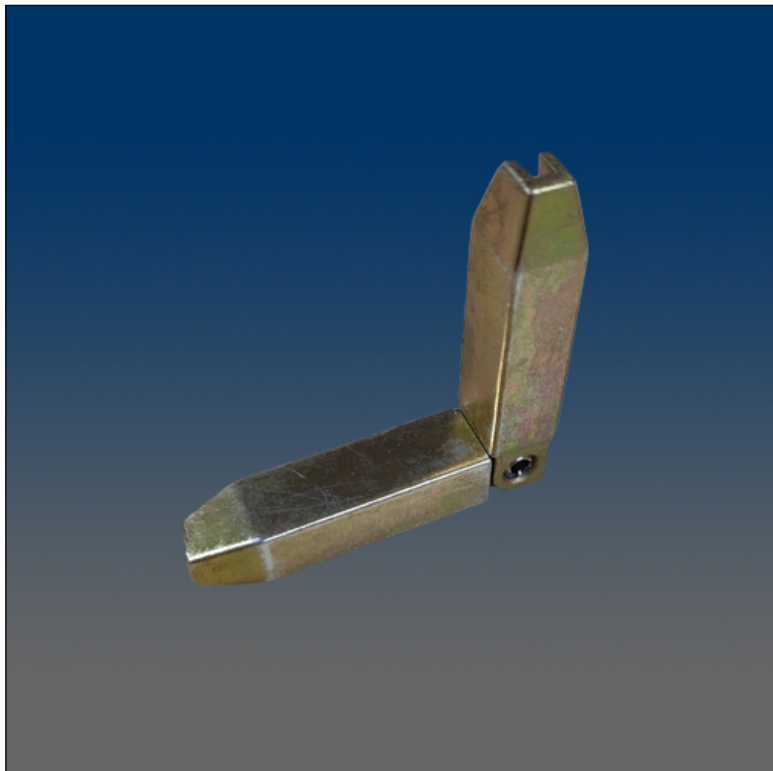

Screen Hardware

www.visionhardware.com

Screen Hardware

Model Number:
14109

Description:
Screen Hinged Connector

Sales Contact:
(800) 220-4756
sales@visionhardware.com

500 Metuchen Road
South Plainfield NJ 07080