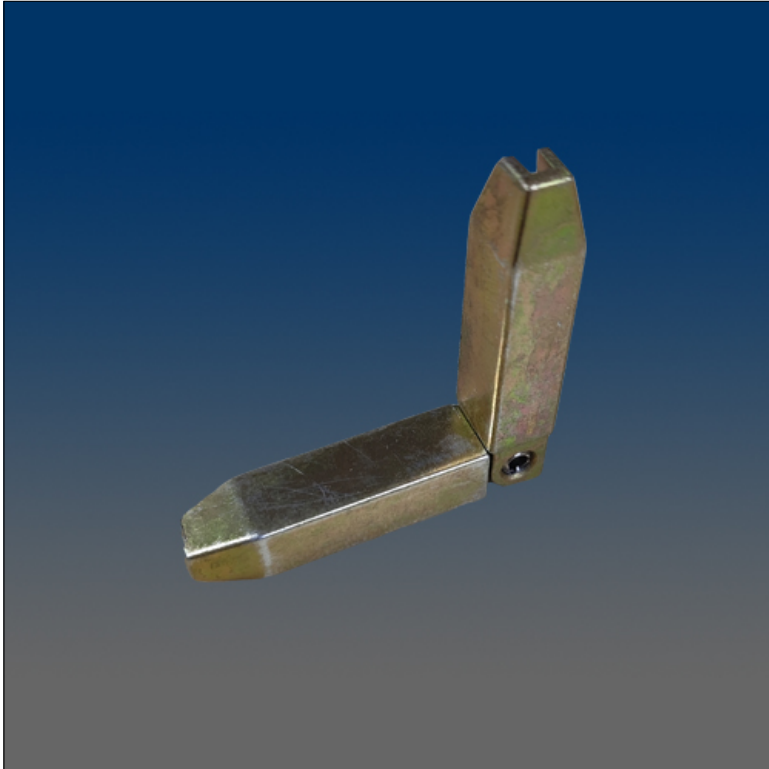

Screen Hardware

www.visionhardware.com

Screen Hardware

Model Number:
14109

Description:
Screen Hinged Connector

Sales Contact:
(800) 220-4756
sales@visionhardware.com

500 Metuchen Road
South Plainfield NJ 07080