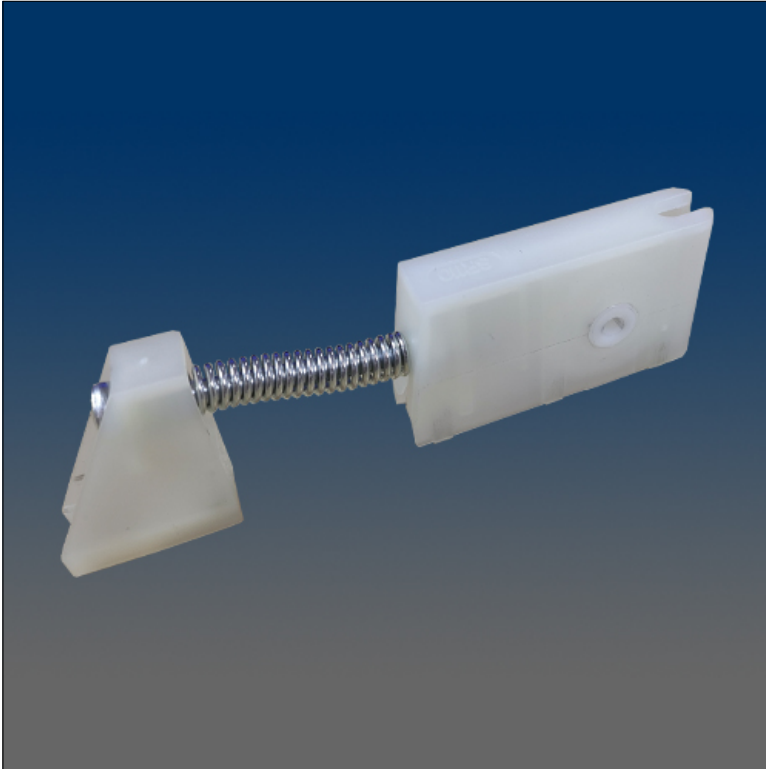

Screen Hardware

www.visionhardware.com

Screen Hardware

Model Number:
SR110

Description:
Screen Roller

Sales Contact:
(800) 220-4756
sales@visionhardware.com

500 Metuchen Road
South Plainfield NJ 07080