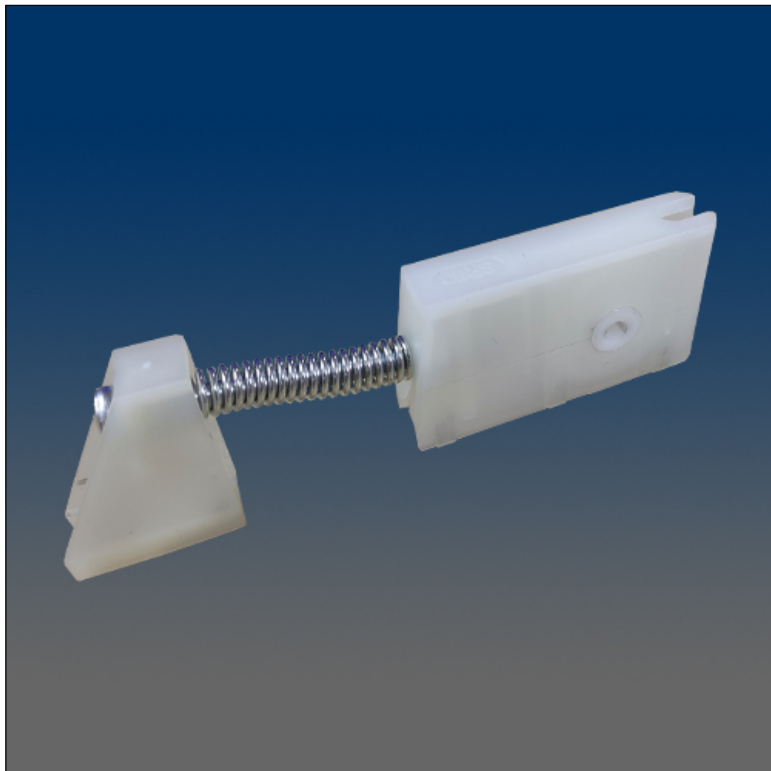

Screen Hardware

www.visionhardware.com

Screen Hardware

Model Number:
SR110

Description:
Screen Roller

Sales Contact:
(800) 220-4756
sales@visionhardware.com

500 Metuchen Road
South Plainfield NJ 07080