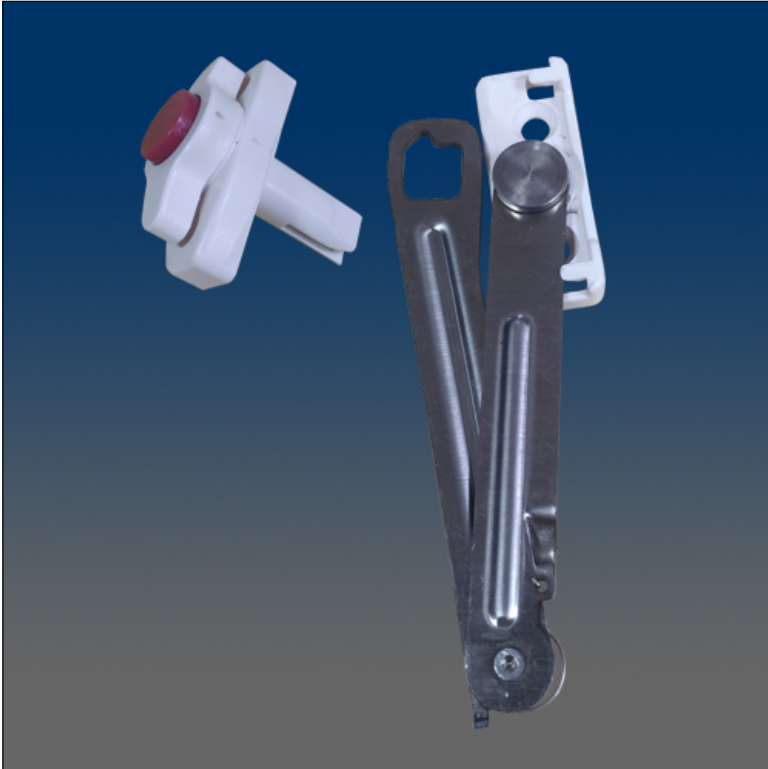

Casement

www.visionhardware.com

Casement

Model Number:
1800-L/R

Description:
Casement Window Opening Control Device (WOCD) Pat. Pending

Sales Contact:
(800) 220-4756
sales@visionhardware.com

500 Metuchen Road
South Plainfield NJ 07080