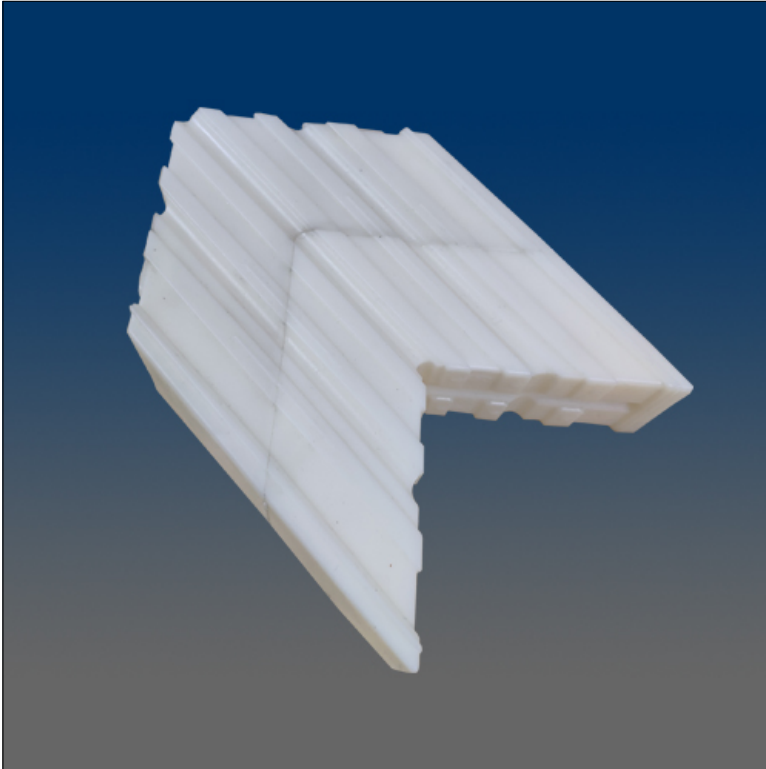

Miscellaneous

www.visionhardware.com

Model Number:
11121

Material:
ABS

Description:
door corner key

Miscellaneous

Sales Contact:
(800) 220-4756
sales@visionhardware.com

500 Metuchen Road
South Plainfield NJ 07080