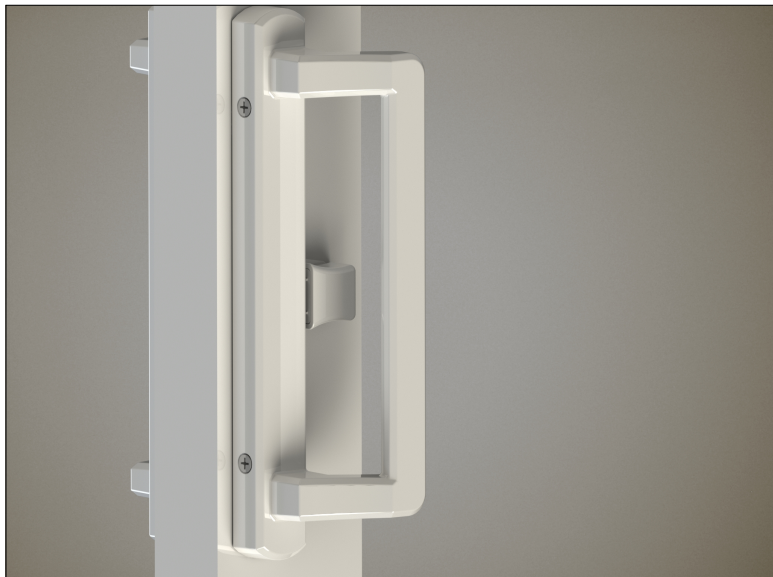

Patio Door

www.visionhardware.com

Patio Door

Model Number:

concept 2612

Material:

ALUMINUM

Description: