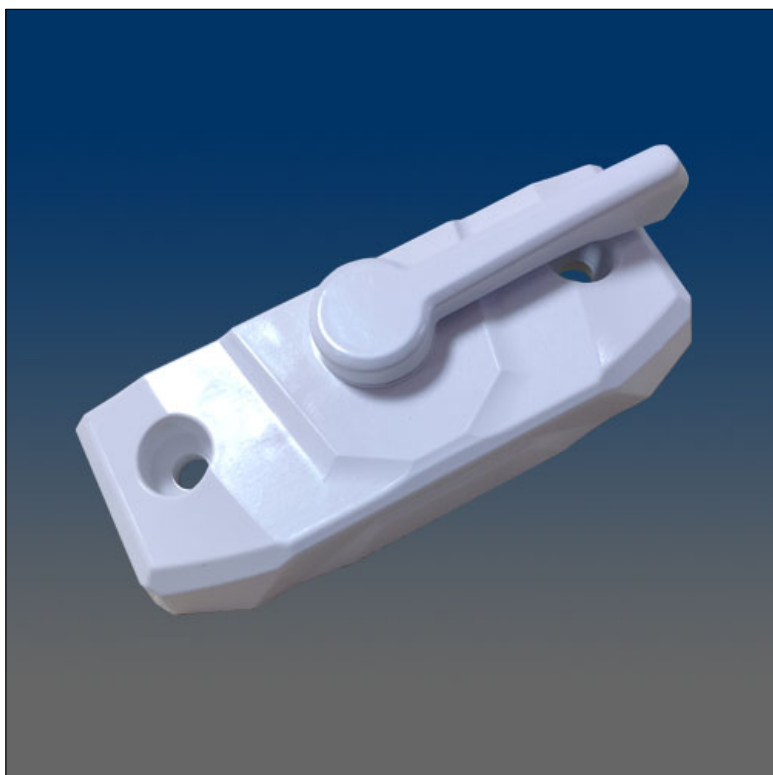

Locks

www.visionhardware.com

Locks

Model Number:

643

Material:

COMPOSITE

Description:

LPI FER Lock works with 8594 Keeper

Sales Contact:

(800) 220-4756
sales@visionhardware.com

500 Metuchen Road
South Plainfield NJ 07080