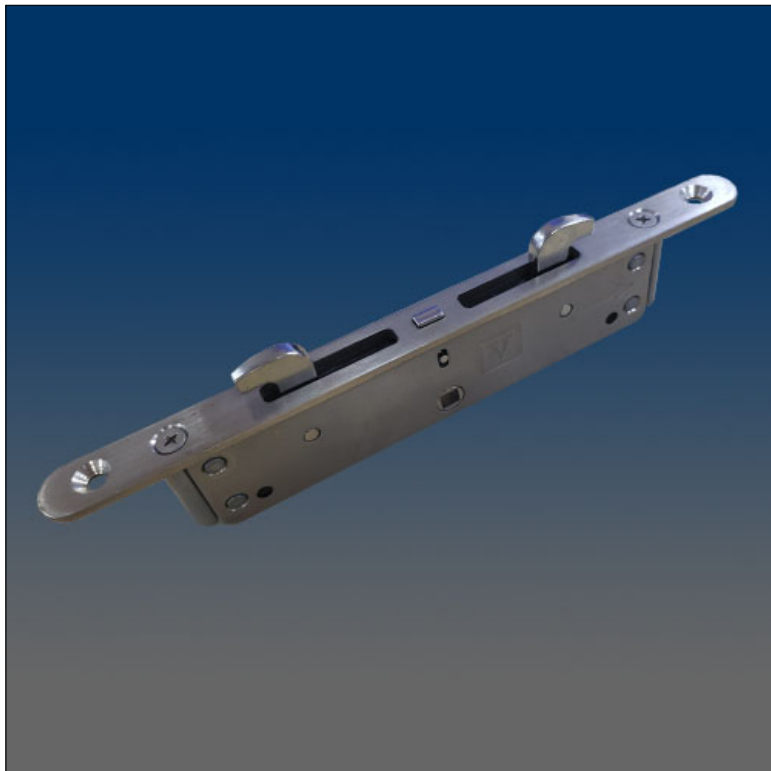

Patio Door

www.visionhardware.com

Patio Door

Model Number:

PM544SS

Material:

STAINLESS STEEL

Description:

DOUBLE POINT STAINLESS STEEL MORTISE

Sales Contact:

(800) 220-4756

sales@visionhardware.com

500 Metuchen Road
South Plainfield NJ 07080