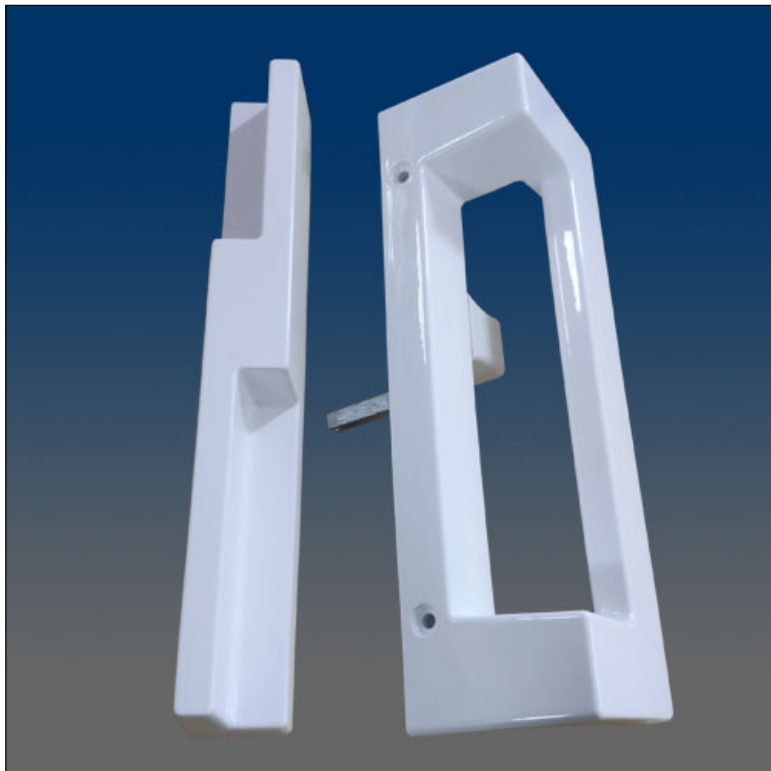

Patio Door

www.visionhardware.com

Patio Door

Model Number:
APD1810

Material:
ALUMINUM

Sales Contact:
(800) 220-4756
sales@visionhardware.com

500 Metuchen Road
South Plainfield NJ 07080