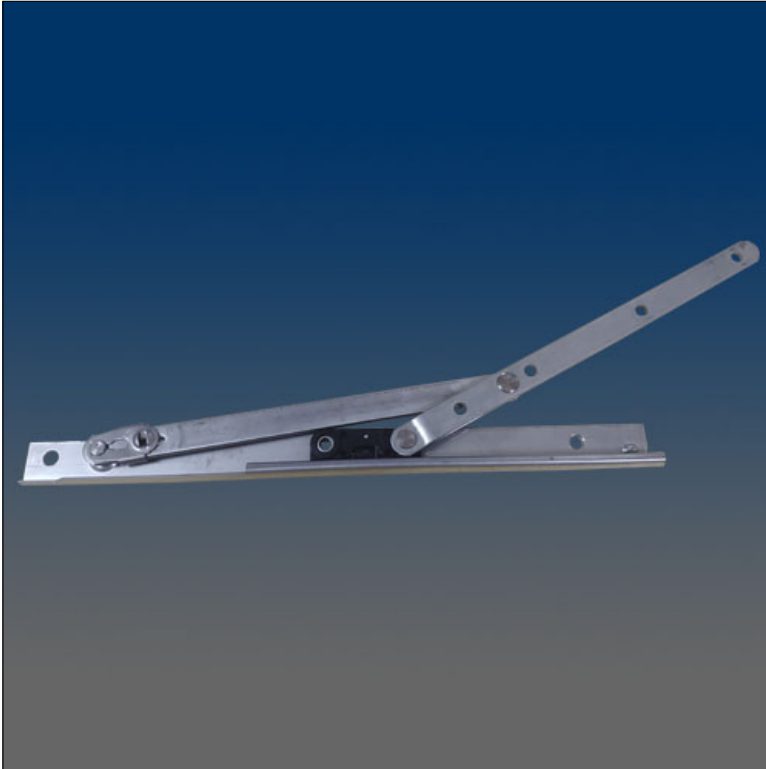

Casement

www.visionhardware.com

Casement

Model Number:
1600E-SS-R

Description:
10" Egress Casement Hinge - Clip On Connection- Stainless Steel - Right

Sales Contact:
(800) 220-4756
sales@visionhardware.com