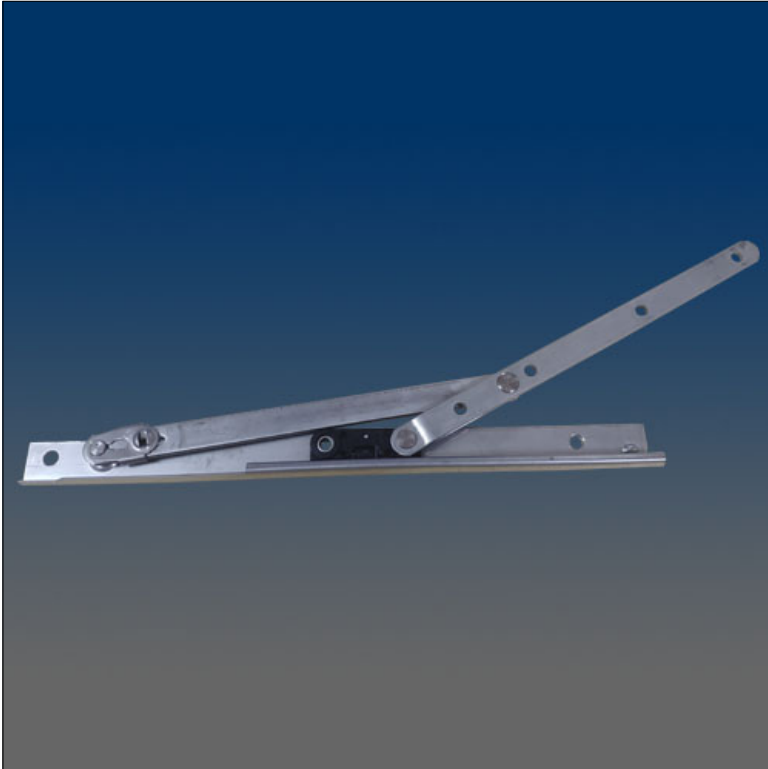

Casement

www.visionhardware.com

Casement

Model Number:
1600E-SS-L

Description:
10" Egress Casement Hinge - Clip On Connection- Stainless Steel - Left

Sales Contact:
(800) 220-4756
sales@visionhardware.com

500 Metuchen Road
South Plainfield NJ 07080