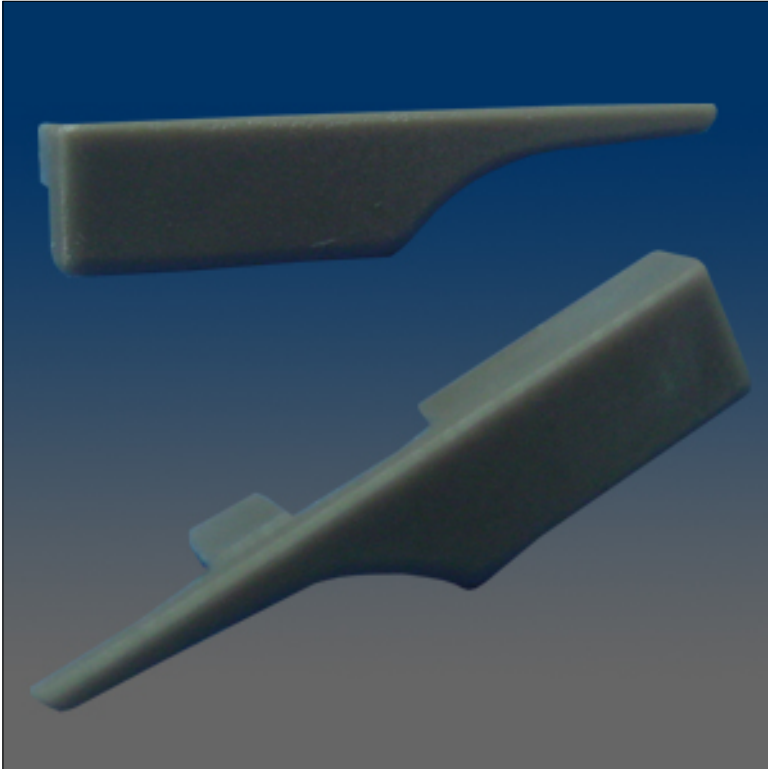

# Clearance

[www.visionhardware.com](http://www.visionhardware.com)

**Model Number:**

2262-L.603

**Description:**

Sill insert end cap, right, material PC

**Clearance**

Limited quantities and special pricing on locks, keepers, screen hardware, and more!