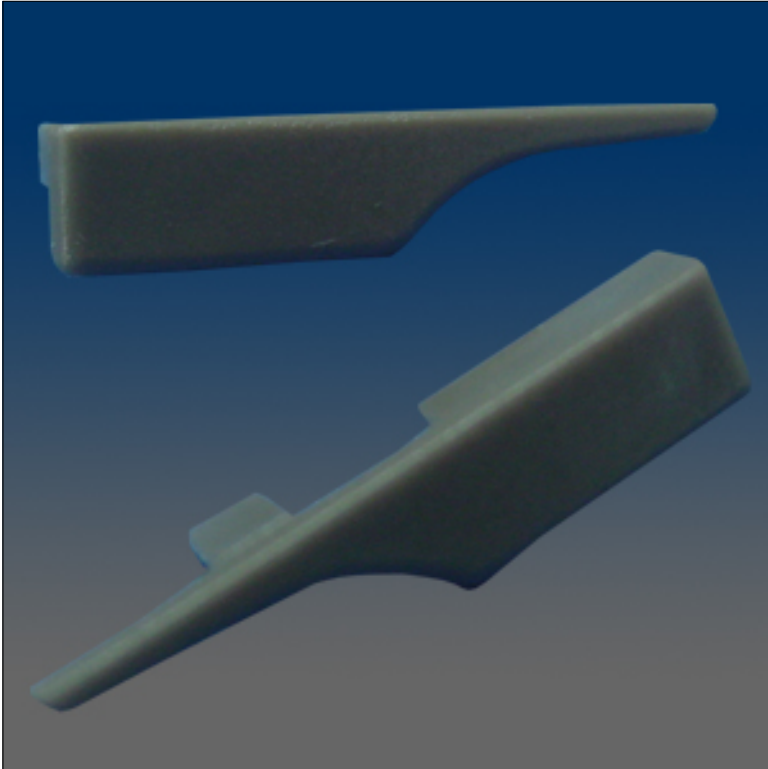

Clearance

www.visionhardware.com

Model Number:
2262-LR

Description:
sill insert end cap, handed

Clearance

Limited quantities and special pricing on locks, keepers, screen hardware, and more!

Sales Contact:
(800) 220-4756
sales@visionhardware.com