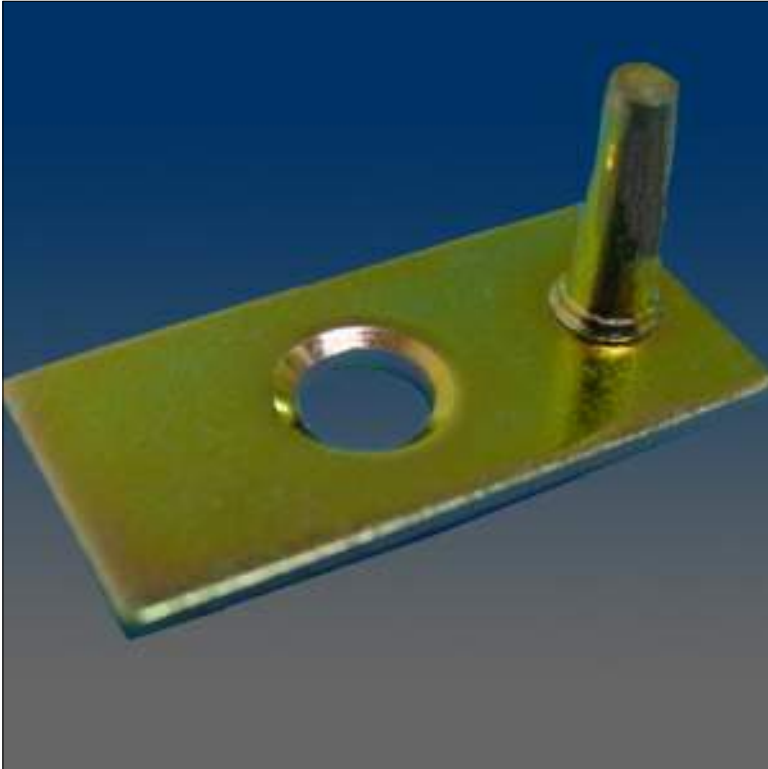

Clearance

www.visionhardware.com

Model Number:
466031A

Material:
N.A.

Description:
Sash pivot plate

Clearance

Limited quantities and special pricing on locks, keepers, screen hardware, and more!

Sales Contact:
(800) 220-4756
sales@visionhardware.com