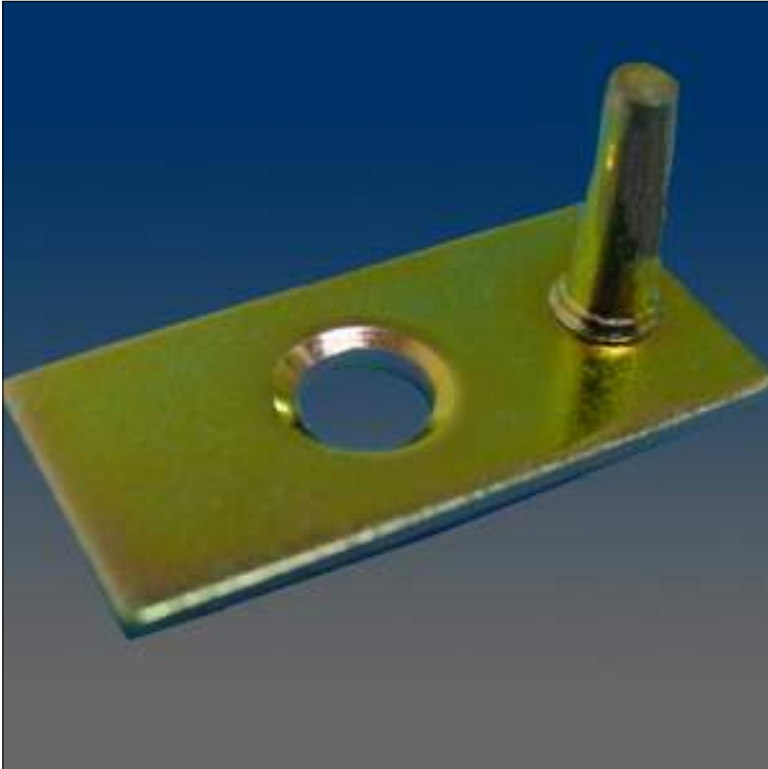

Clearance

www.visionhardware.com

Model Number:
466031A

Material:
N.A.

Description:
sash pivot pin, steel

Clearance

Limited quantities and special pricing on locks, keepers, screen hardware, and more!

Sales Contact:
(800) 220-4756
sales@visionhardware.com