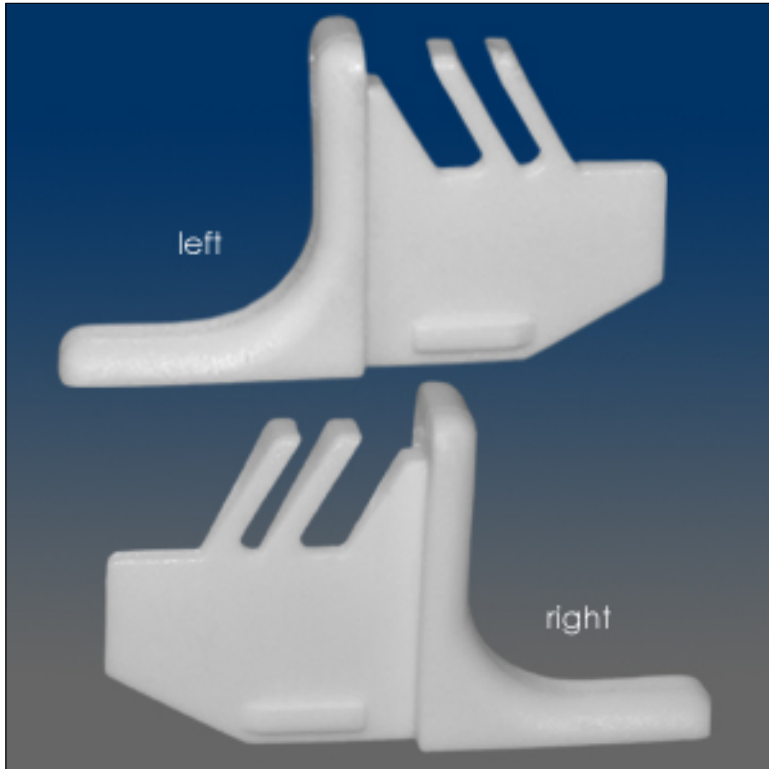

Clearance

www.visionhardware.com

Clearance

Limited quantities and special pricing on locks, keepers, screen hardware, and more!

Model Number:

2260-R.604

Description:

Rail end cap, nylon, right