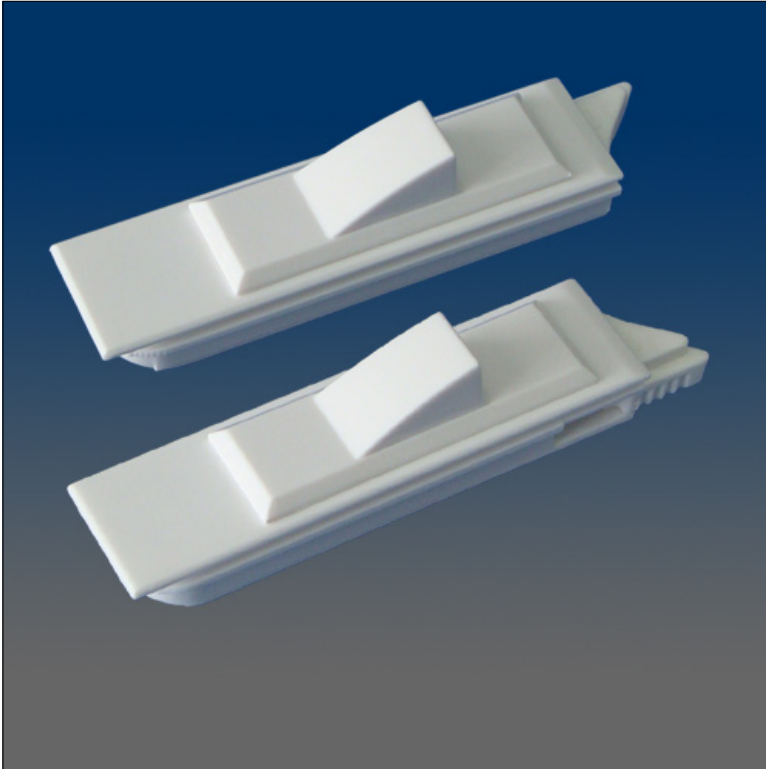

Clearance

www.visionhardware.com

Model Number:
7380SA-R.006

Material:
PC+PA6

Description:
Tilt latch, flush mount, sharkfin button, square ended housing, right. PC housing; having 4 types of tongue offsets A/ B/ C/ D; the multiple flexible tabs on the bottom housing can meet different setbacks request.