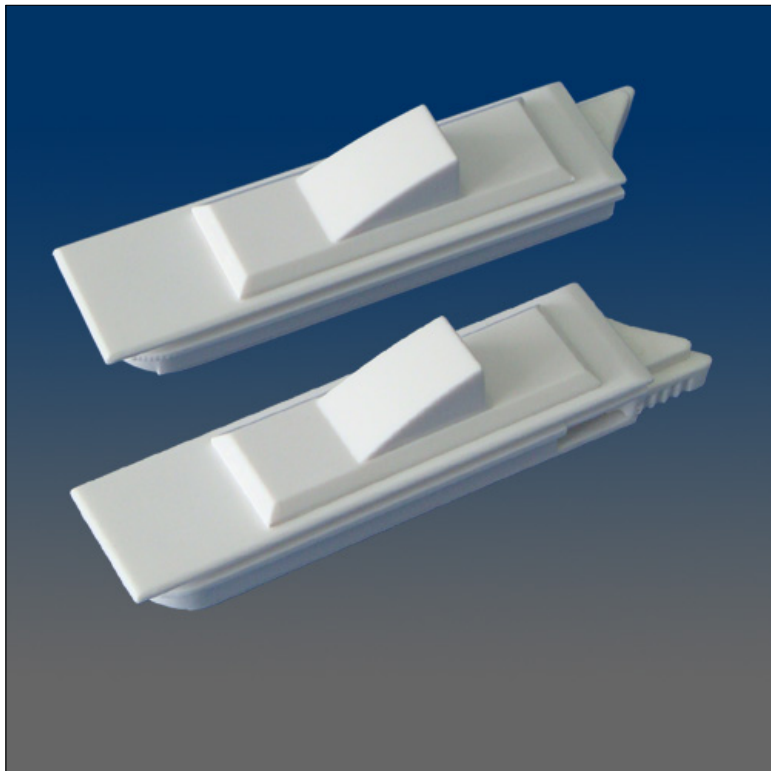

Clearance

www.visionhardware.com

Model Number:

7380SA-R.006

Material:

PC+PA6

Description:

Tilt latch, flush mount, sharkfin button, square ended housing, right. PC housing; having 4 types of tongue offsets A/ B/ C/ D; the multiple flexible tabs on the bottom housing can meet different setbacks request.