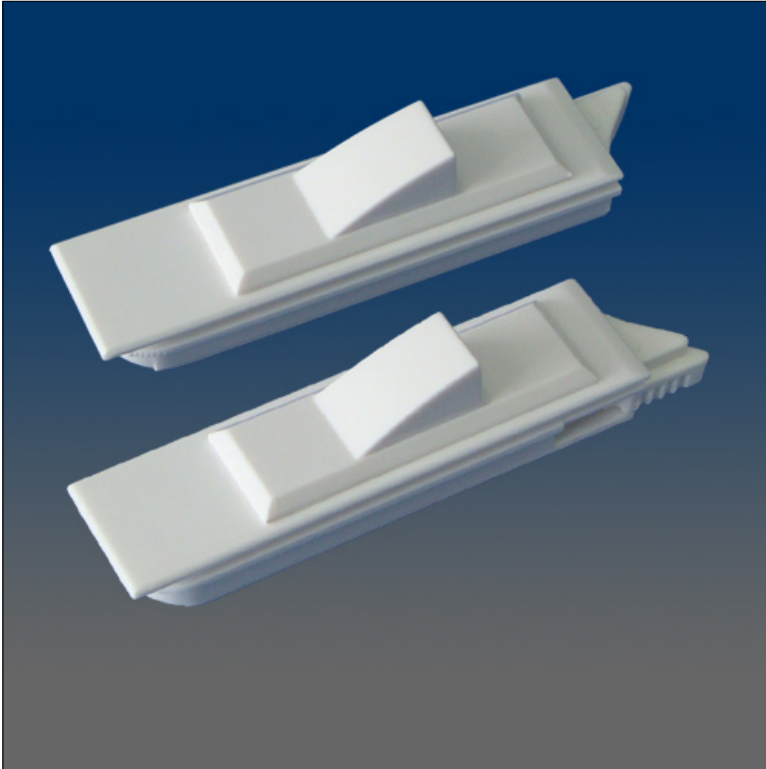

Clearance

www.visionhardware.com

Model Number:
7380SA-L.006

Material:
PC+PA6

Description:
Tilt latch, flush mount, sharkfin button, square ended housing, left. PC housing; having 4 types of tongue offsets A/ B/ C/ D; the multiple flexible tabs on the bottom housing can meet different setbacks request.