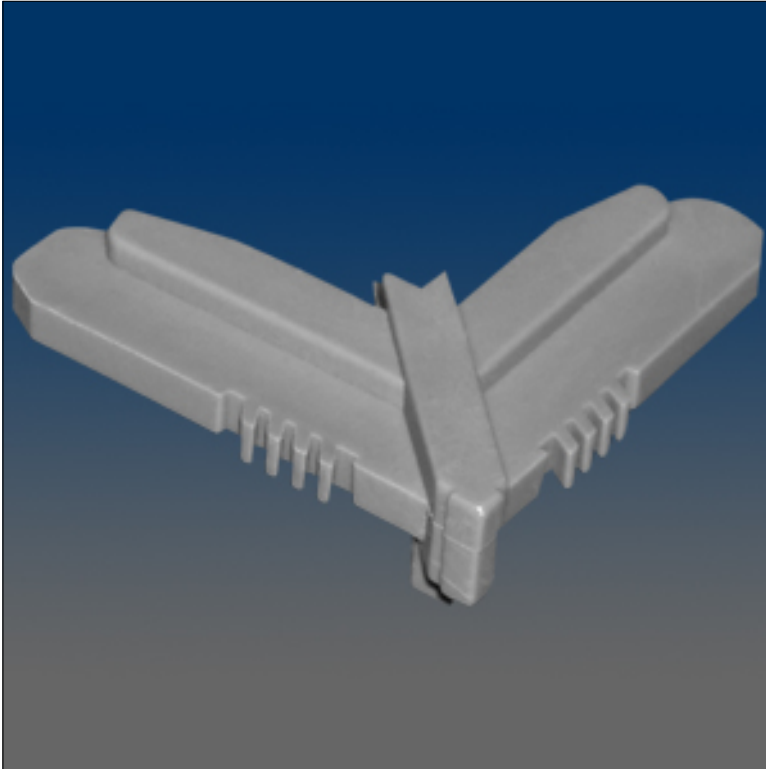

# Clearance

[www.visionhardware.com](http://www.visionhardware.com)

**Model Number:**  
10385-30GF.006

**Material:**  
PLASTIC

**Description:**  
Screen corner, plastic, external, miter, stop, .22 x .46" leg, match with 10375, having two material: PA6, PA6+30%GF