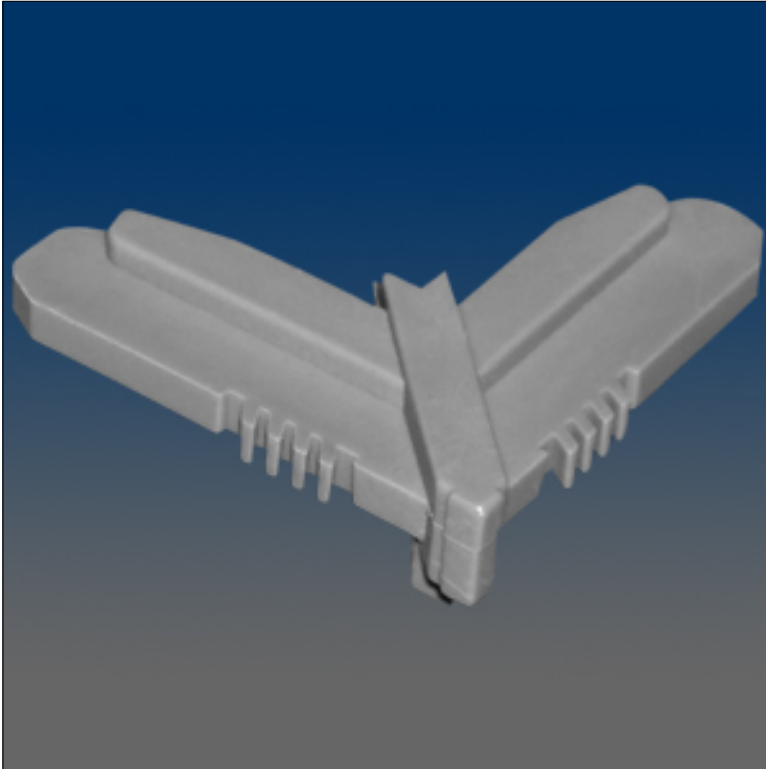

Clearance

www.visionhardware.com

Model Number:
10385-30GF

Material:
PLASTIC

Description:
Screen corner, plastic, external, miter, stop, .22 x .46" leg, match with 10375, having two material: PA6, PA6+30%GF