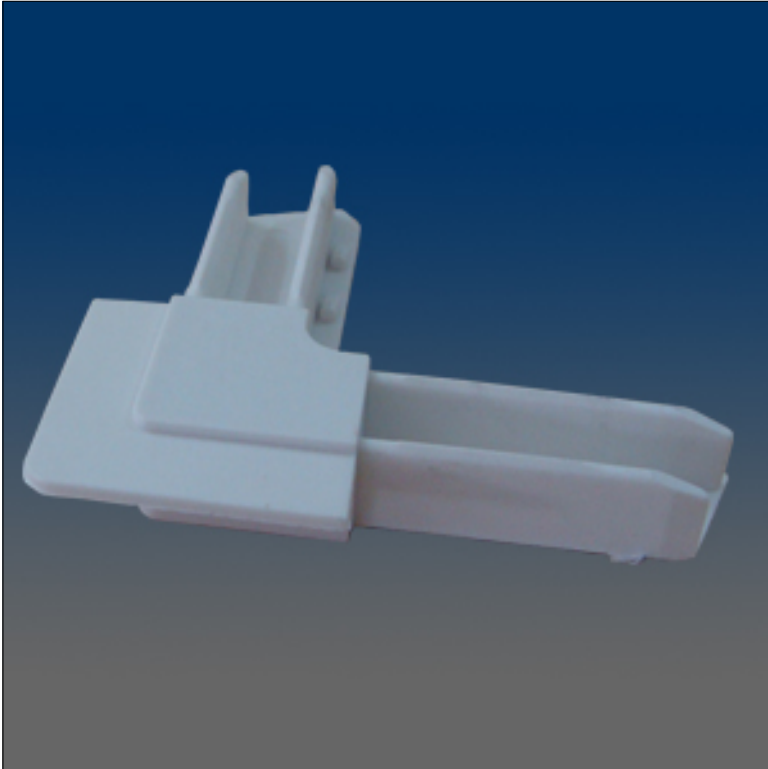

Clearance

www.visionhardware.com

Model Number:
10351-R.008

Description:
Screen corner, plastic, right, external

Clearance

Limited quantities and special pricing on locks, keepers, screen hardware, and more!