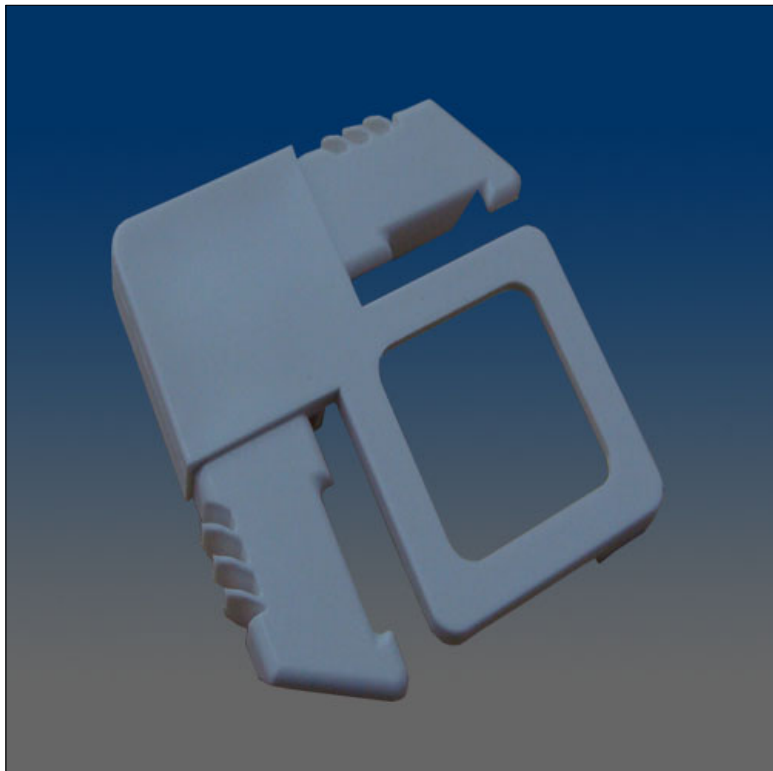

Clearance

www.visionhardware.com

Model Number:

10353

Description:

Screen corner, plastic, non-handed, external

Clearance

Limited quantities and special pricing on locks, keepers, screen hardware, and more!