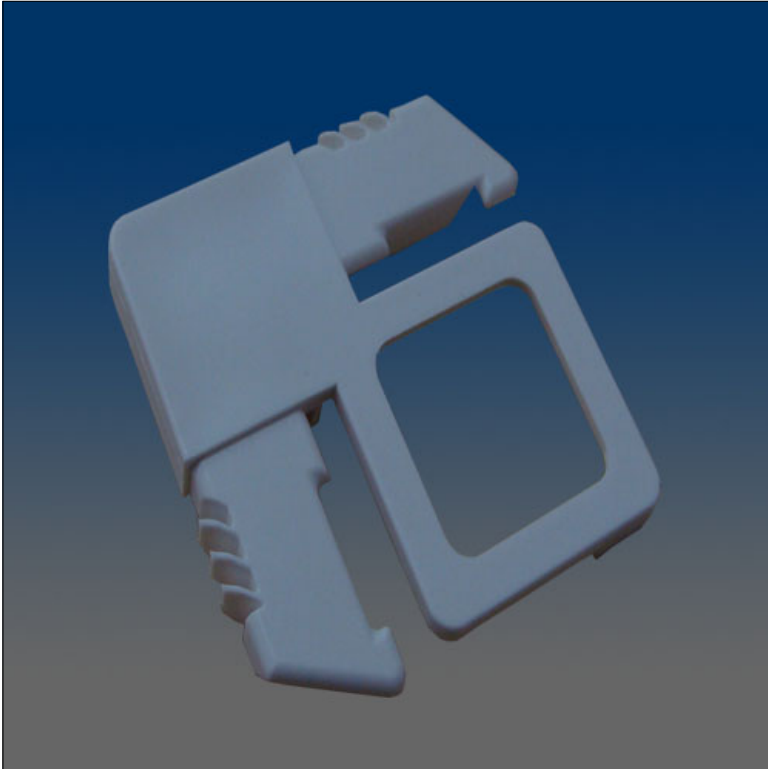

Clearance

www.visionhardware.com

Model Number:

10353

Description:

Screen corner, plastic, non-handed, external

Clearance

Limited quantities and special pricing on locks, keepers, screen hardware, and more!