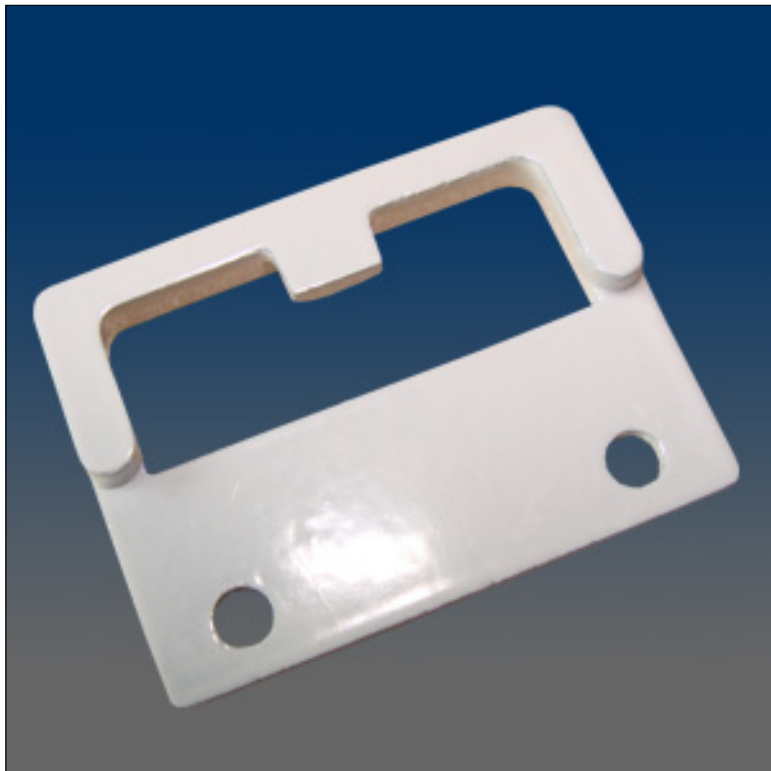

Clearance

www.visionhardware.com

Clearance

Limited quantities and special pricing on locks, keepers, screen hardware, and more!

Model Number:

8207.301

Material:

ZINC

Description:

Keeper, sash, face mount, #6 screw, 1" C/L, taller than 8202, and has different hole position, material: zinc alloy

Sales Contact:

(800) 220-4756

sales@visionhardware.com

500 Metuchen Road
South Plainfield NJ 07080