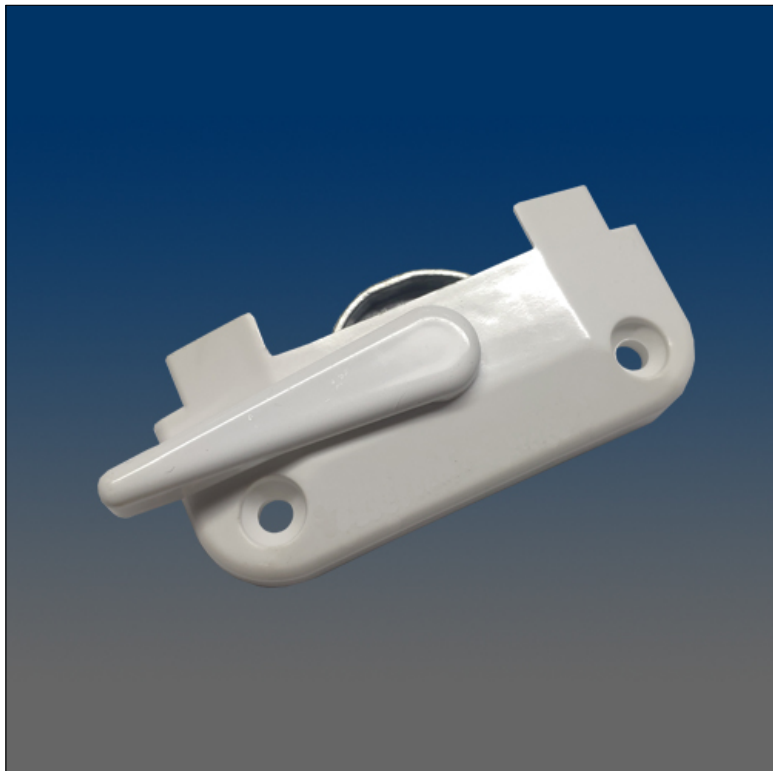

Locks

www.visionhardware.com

Locks

Model Number:

97301.005

Description:

Sash lock, surface mount, 2.062" C/L, .688" set back, #6 screw

Sales Contact: