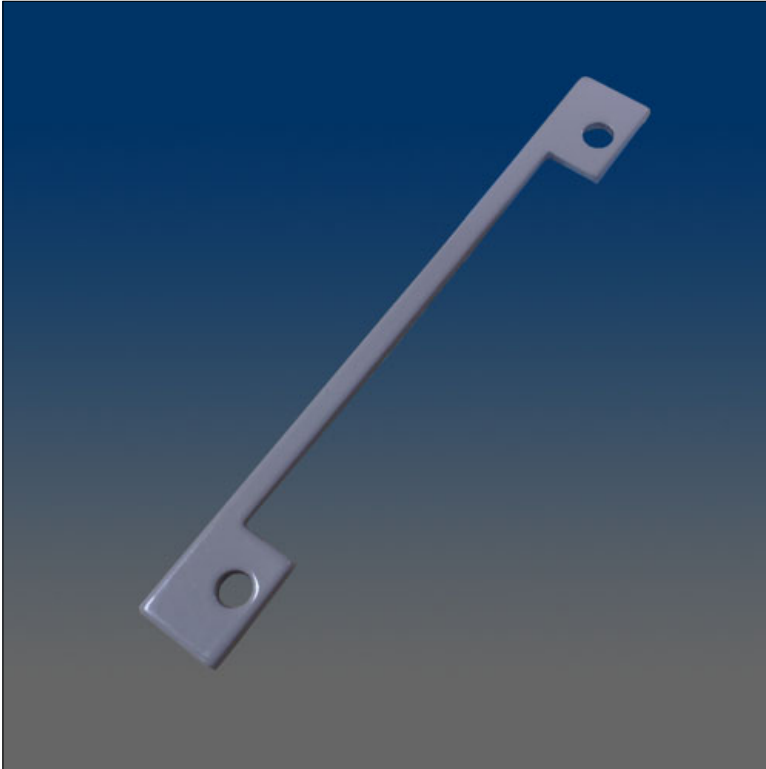

Casement

www.visionhardware.com

Casement

Model Number:
20132

Description:
Lock Support Plate

Sales Contact:
(800) 220-4756
sales@visionhardware.com

500 Metuchen Road
South Plainfield NJ 07080