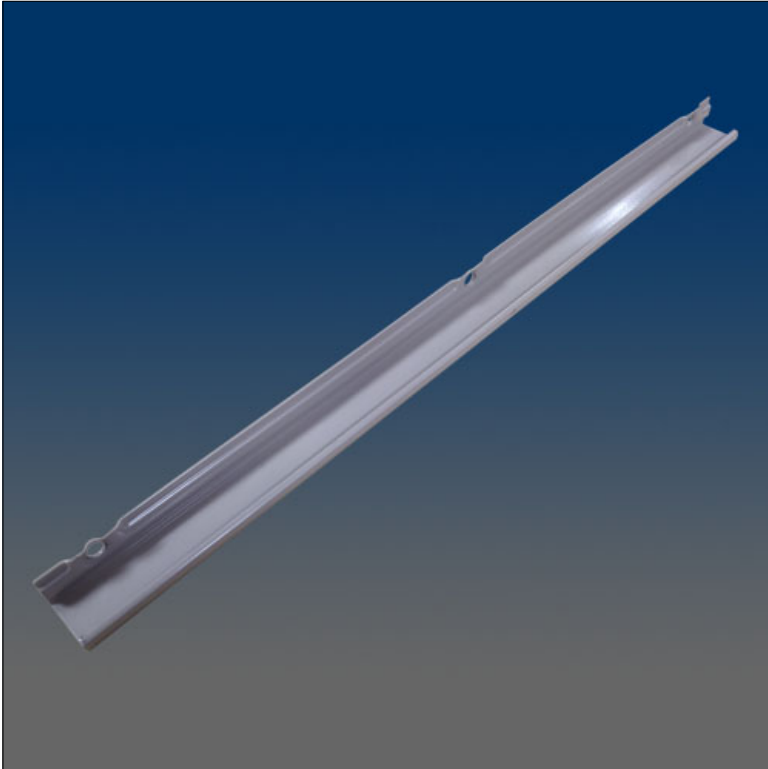

Casement

www.visionhardware.com

Casement

Model Number:
16310

Description:
Track

Sales Contact:
(800) 220-4756
sales@visionhardware.com

500 Metuchen Road
South Plainfield NJ 07080