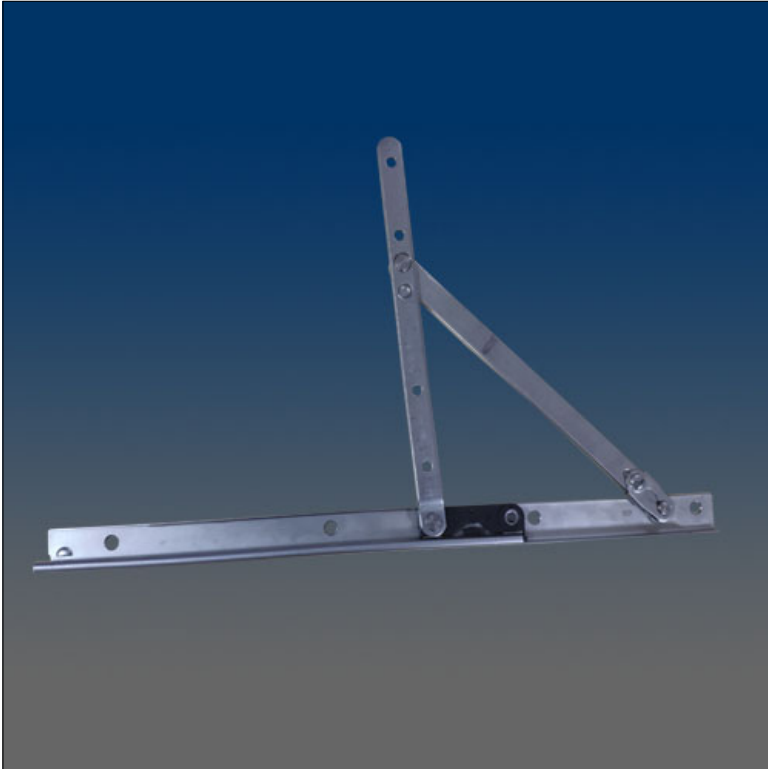

Casement

www.visionhardware.com

Casement

Model Number:
16013W-SS-R

Material:
STAINLESS STEEL

Description:
13in Washability Hinge - Right

Sales Contact:
(800) 220-4756
sales@visionhardware.com

500 Metuchen Road
South Plainfield NJ 07080