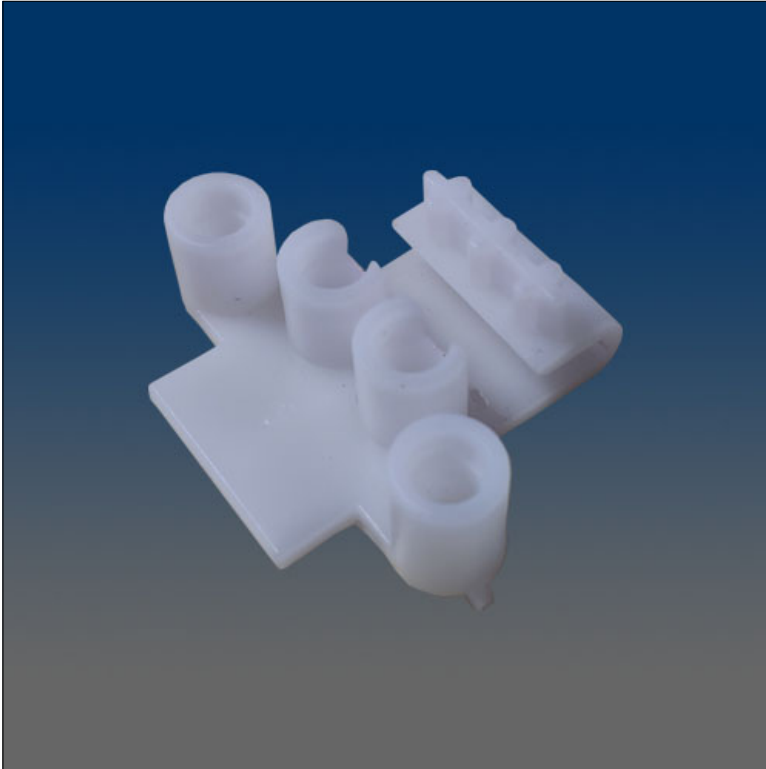

Casement

www.visionhardware.com

Casement

Model Number:
1681-03C

Description:
Tie Bar Guide

Sales Contact:
(800) 220-4756
sales@visionhardware.com

500 Metuchen Road
South Plainfield NJ 07080