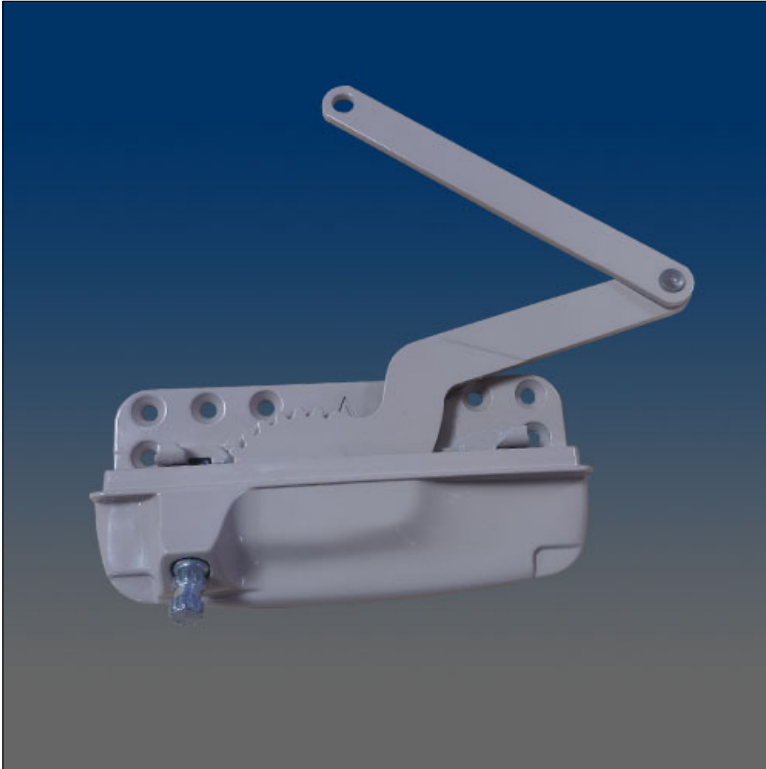

Casement

www.visionhardware.com

Casement

Model Number:
1653-L

Description:

Dyad Operator - Left

Sales Contact:
(800) 220-4756
sales@visionhardware.com

500 Metuchen Road
South Plainfield NJ 07080