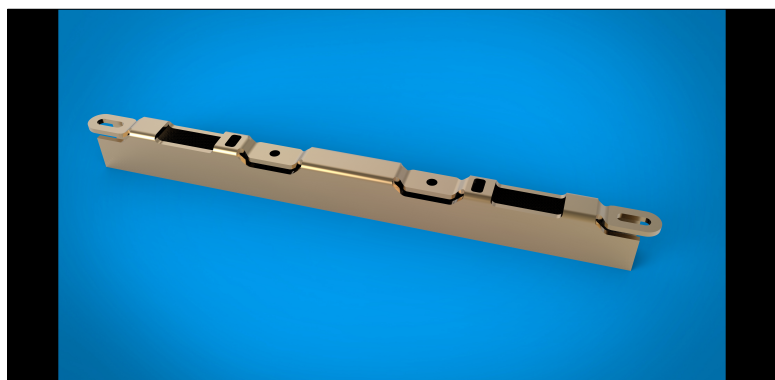

Patio Door

www.visionhardware.com

Patio Door

Model Number:
PM538

Sales Contact:
(800) 220-4756
sales@visionhardware.com

500 Metuchen Road
South Plainfield NJ 07080