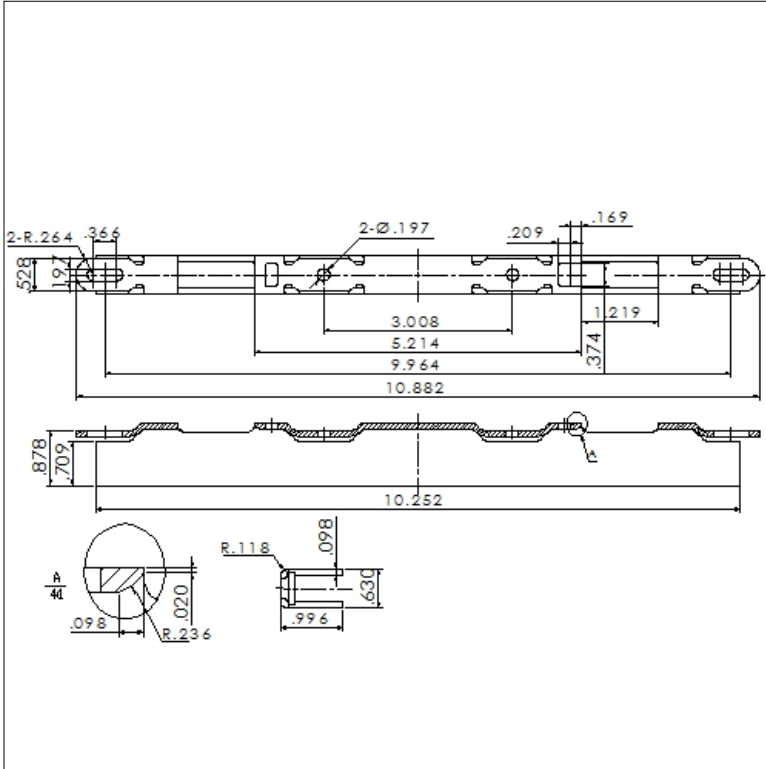

Patio Door

www.visionhardware.com

Patio Door

Model Number:
PM538_d

Sales Contact:
(800) 220-4756
sales@visionhardware.com

500 Metuchen Road
South Plainfield NJ 07080