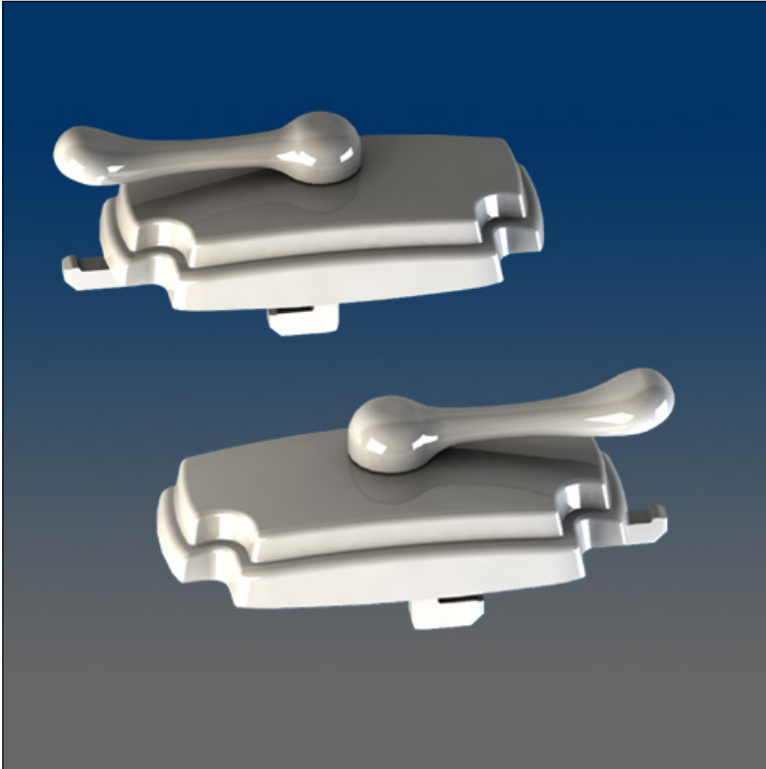

Locks

www.visionhardware.com

Locks

Model Number:

3242-LR

Material:

ZINC

Description:

Screwless Lock for Lock/Latch Combo, egg shape, zinc, left, work with 7100A-L and 8242 to consist of Lock/Latch Combo for vinyl window

Sales Contact:

(800) 220-4756
sales@visionhardware.com

500 Metuchen Road
South Plainfield NJ 07080