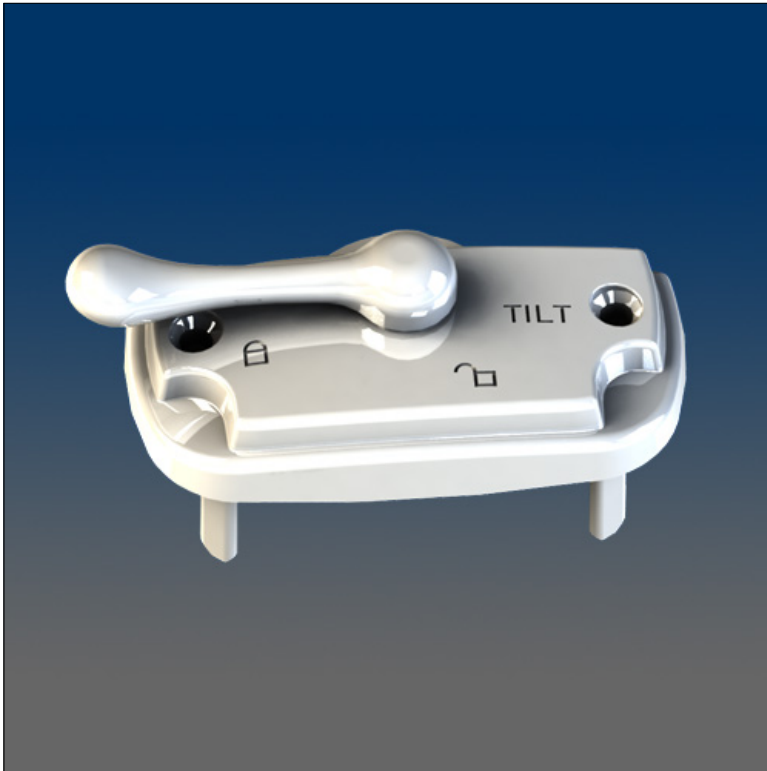

Locks

www.visionhardware.com

Locks

Model Number:

3254

Material:

ZINC

Description:

Sash Lock for single lock tilt, retro shape, 2.062" C/L, .39" setback, #6 screw 10137x2pcs, zinc, work with 7140 and 8251 on wood windows

Sales Contact:

(800) 220-4756
sales@visionhardware.com

500 Metuchen Road
South Plainfield NJ 07080