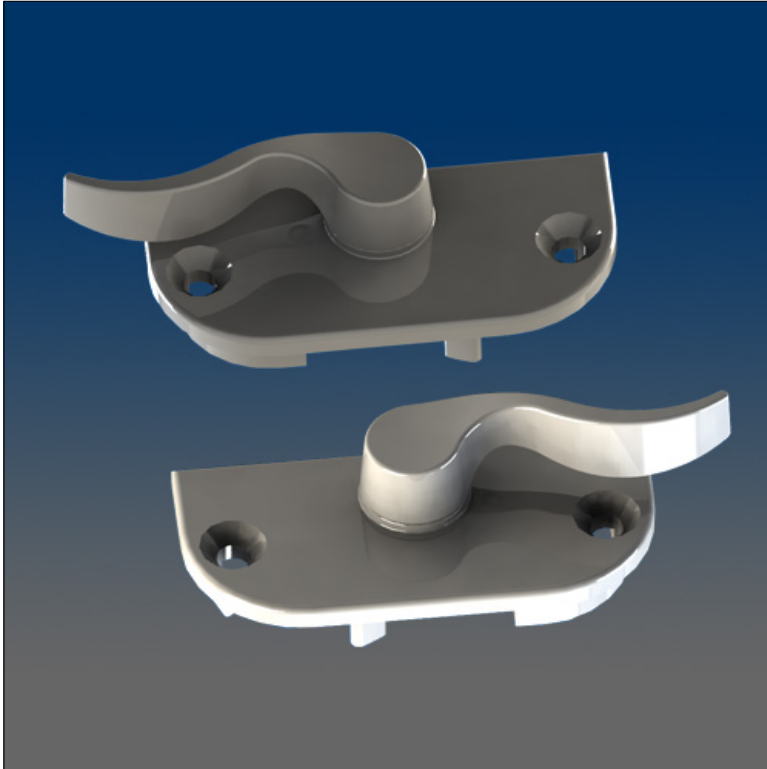

Locks

www.visionhardware.com

Locks

Model Number:
32701-LR

Material:
ZINC

Description:
Sash Lock for Lock/Latch Combo, recessed, 1.875" CL, 0.562"
setback

Sales Contact:
(800) 220-4756
sales@visionhardware.com