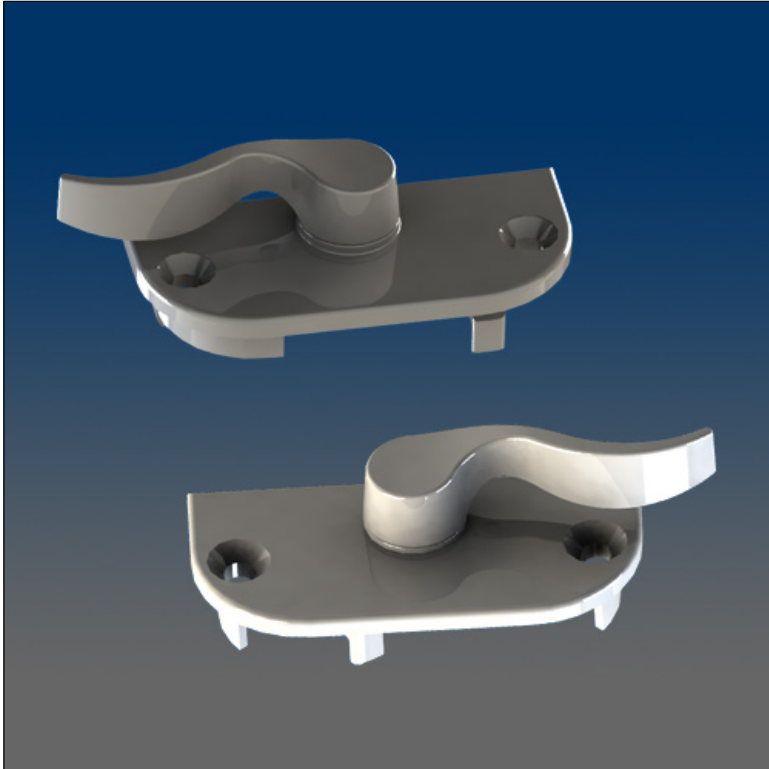

Locks

www.visionhardware.com

Locks

Model Number:
3270-LR

Material:
ZINC

Description:
Sash Lock for Lock/Latch Combo, recessed, 1.875" CL, 0.562" setback

Sales Contact:
(800) 220-4756
sales@visionhardware.com

500 Metuchen Road
South Plainfield NJ 07080