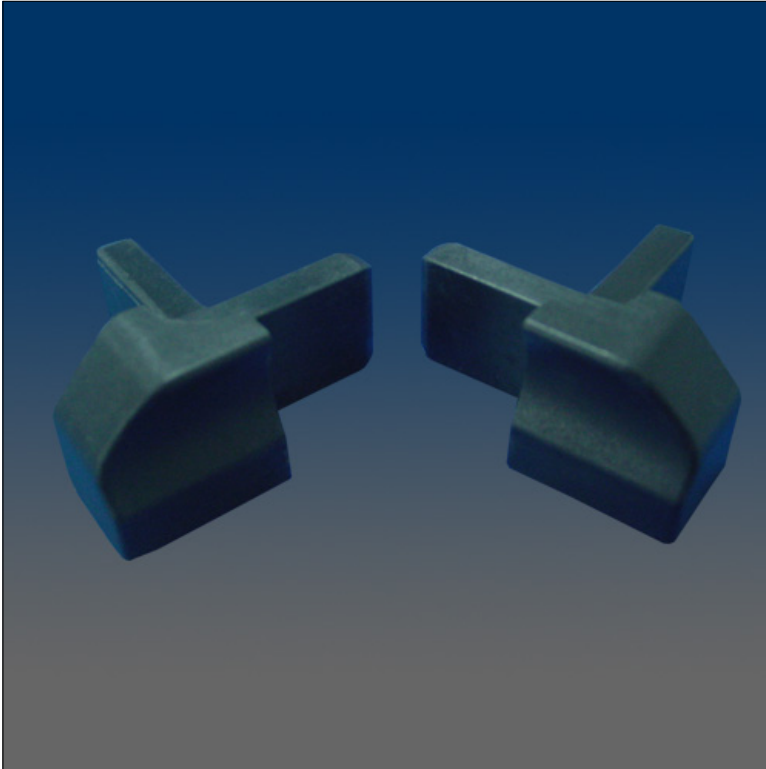

Miscellaneous

www.visionhardware.com

Miscellaneous

Model Number:

5121-LR

Material:

STAINLESS STEEL

Description:

Revised S/F interior corner, plastic, black

Sales Contact:

(800) 220-4756
sales@visionhardware.com

500 Metuchen Road
South Plainfield NJ 07080