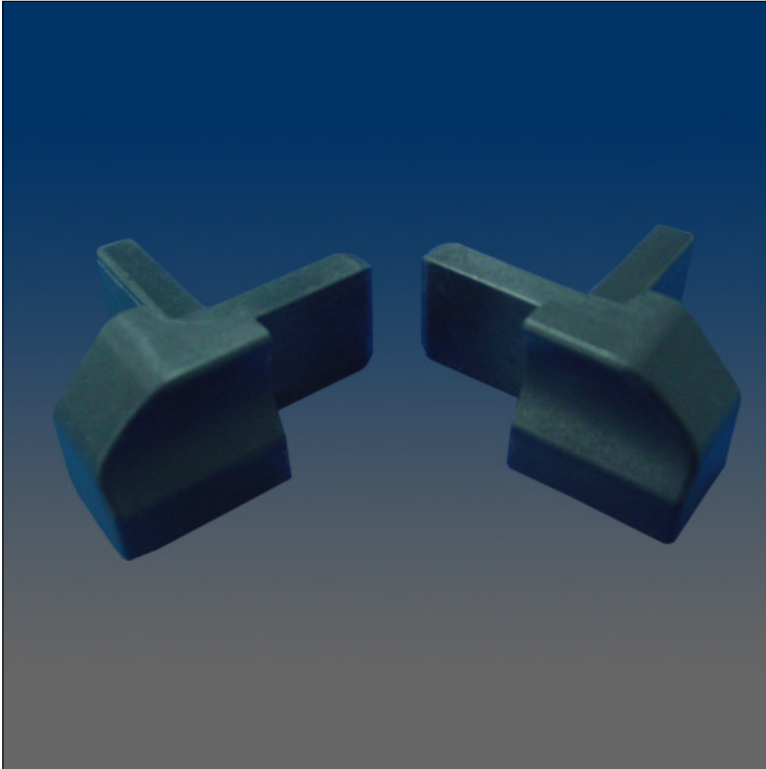

Miscellaneous

www.visionhardware.com

Model Number:
5121-LR

Material:
STAINLESS STEEL

Description:
truck parts, plastic corner, handed

Miscellaneous

Sales Contact:
(800) 220-4756
sales@visionhardware.com

500 Metuchen Road
South Plainfield NJ 07080