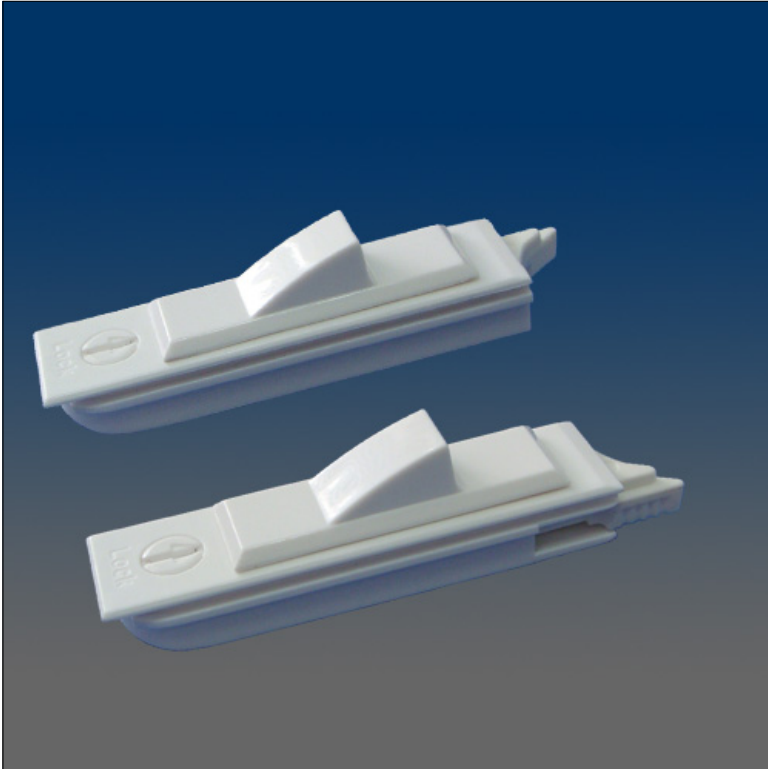

# Tilt Latches

www.visionhardware.com

## Tilt Latches

**Model Number:**  
7381SBS-LR

**Material:**  
PC+PA6

**Description:**  
Tilt latch, flush-mount, sharkfin button, square-ended housing, self-locking, left. PC housing; having 4 types of tongue offsets AS/ BS/ CS/ DS; scalloped shape tongue, the multiple flexible tabs on the bottom housing can meet different setbacks requests.