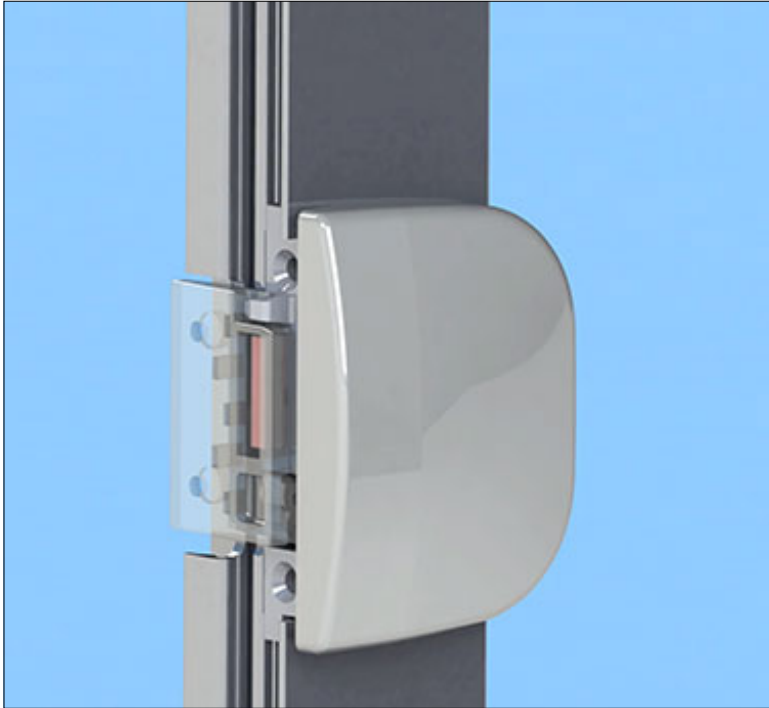

Locks

www.visionhardware.com

Locks

Model Number:

Lin2259

Material:

ZINC

Sales Contact: