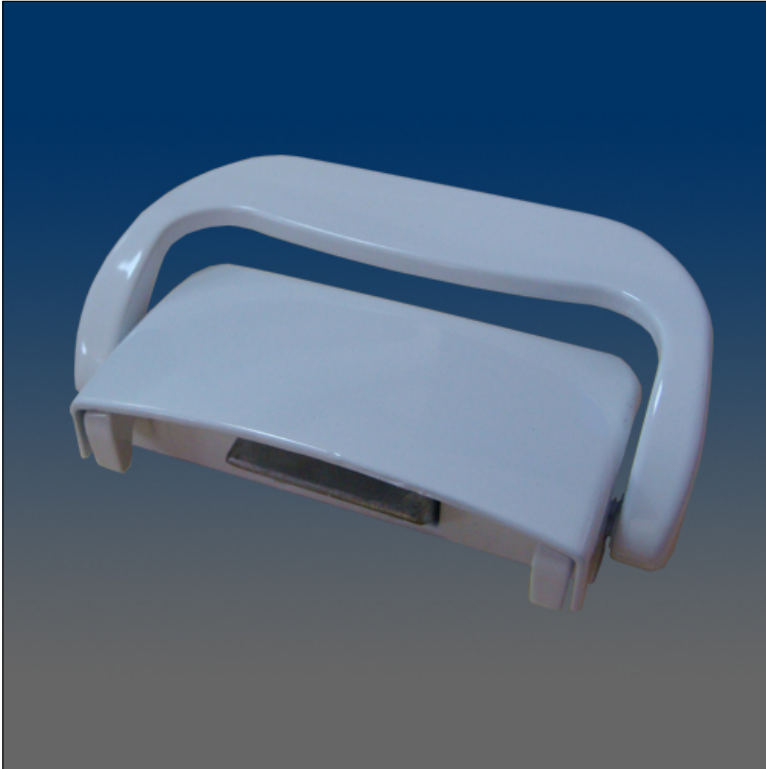

Locks

www.visionhardware.com

Locks

Model Number:
12032

Material:
ZINC

Sales Contact:
(800) 220-4756
sales@visionhardware.com

500 Metuchen Road
South Plainfield NJ 07080