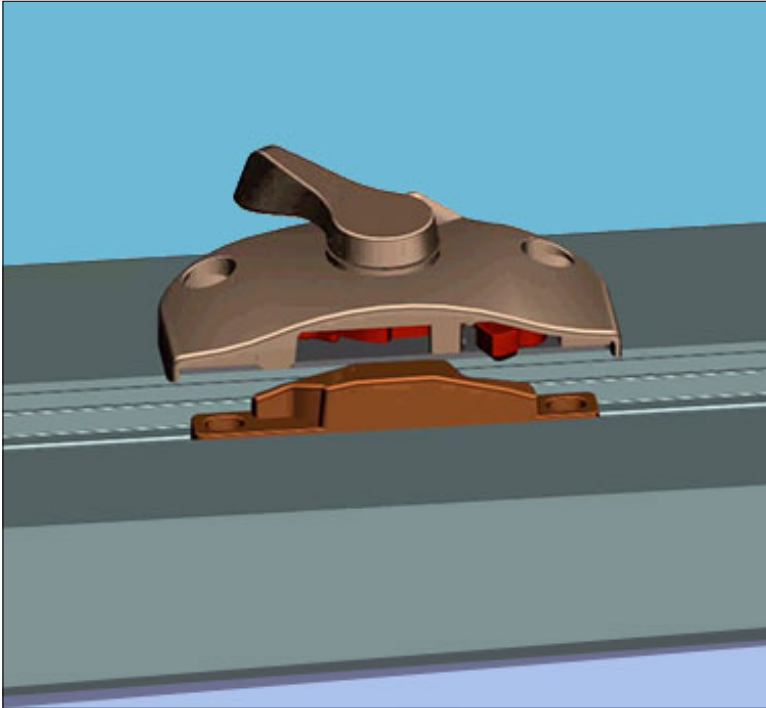

Locks

www.visionhardware.com

Locks

Model Number:

12029

Material:

ZINC

Sales Contact: