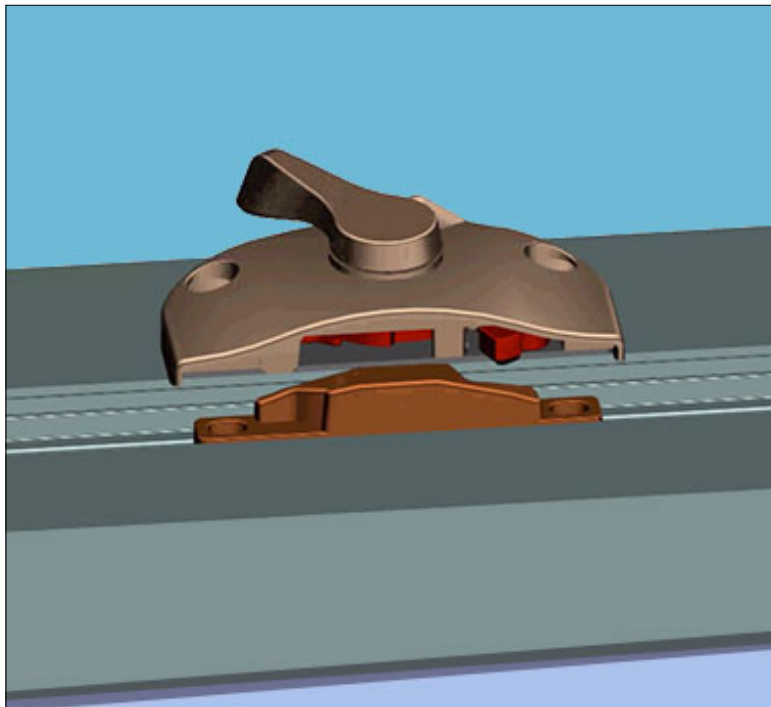

Locks

www.visionhardware.com

Locks

Model Number:
12029

Material:
ZINC

Sales Contact:
(800) 220-4756
sales@visionhardware.com

500 Metuchen Road
South Plainfield NJ 07080