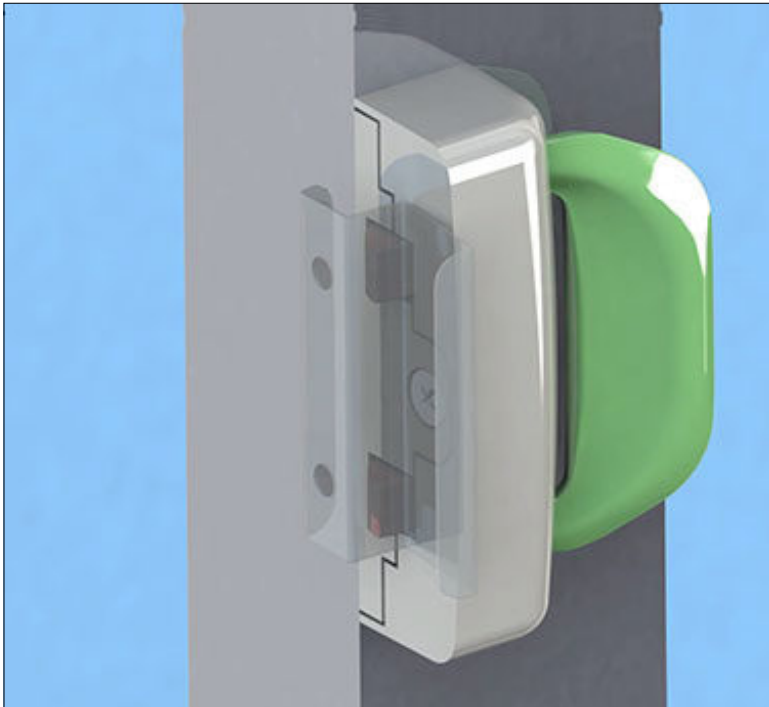

Locks

www.visionhardware.com

Locks

Model Number:

12025

Material:

ZINC

Sales Contact: