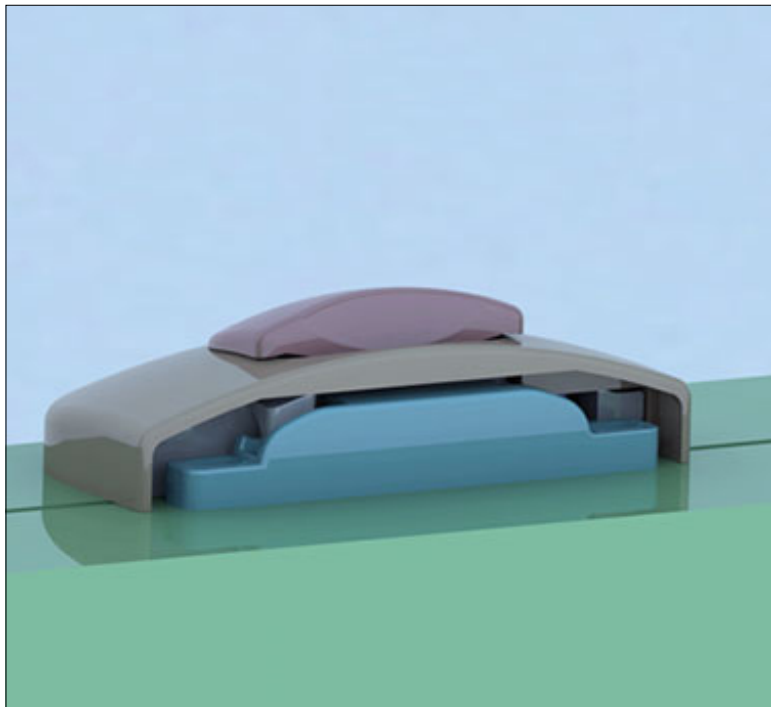

Locks

www.visionhardware.com

Locks

Model Number:

12021

Material:

ZINC

Sales Contact: