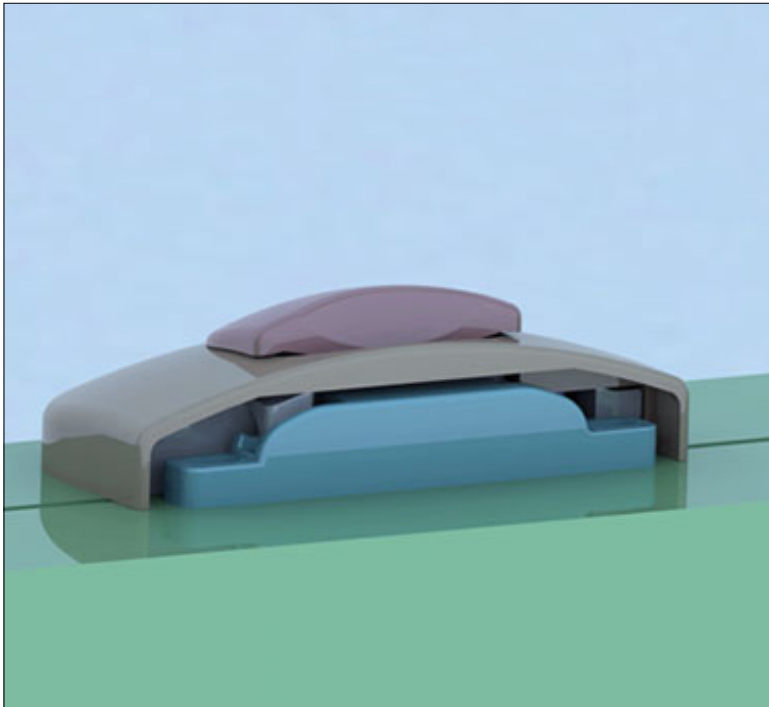

Locks

www.visionhardware.com

Locks

Model Number:

12021

Material:

ZINC

Sales Contact: