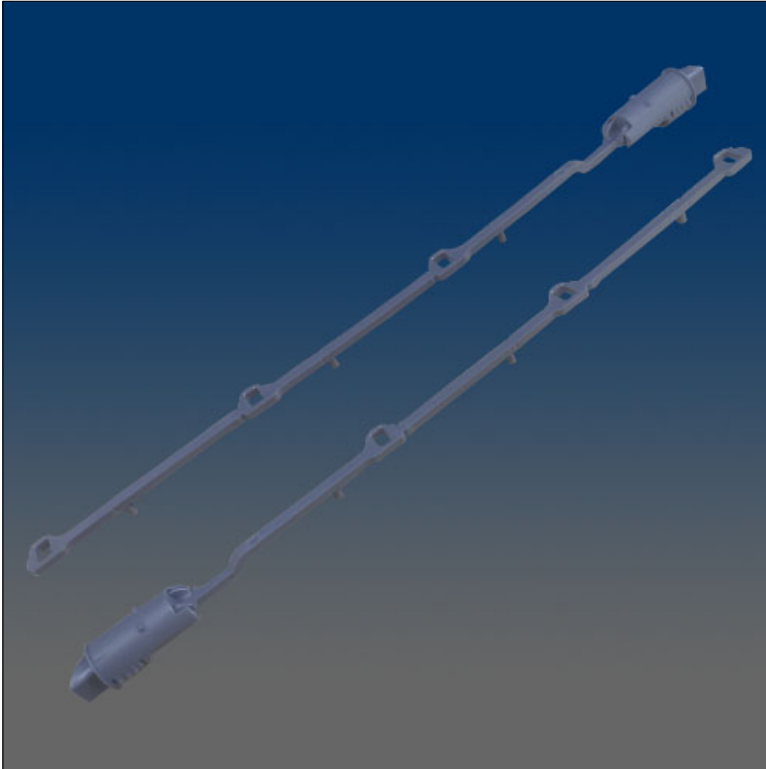

Tilt Latches

www.visionhardware.com

Tilt Latches

Model Number:

7106-L/R

Material:

PA6 (Nylon)

Description:

Integrated Lock Tilt (L/R)

Sales Contact:

(800) 220-4756
sales@visionhardware.com

500 Metuchen Road
South Plainfield NJ 07080