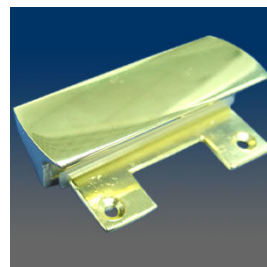

Lift handle, for patio door

1445

Lift Handle

1444

Zinc lift handle, zinc, with a gasket

1443

Pull handle, zinc

1442

Zinc sash lift handle

1440

Pull handle, zinc

1423

1418

Sash lift handle, zinc die cast, powdered coat, face mounted

1415

Handle, sash, flat zinc die-cast

14111

Sash lift handle, plastic handle with plastic washer

1411

Sash lift handle, zinc handle with plastic washer