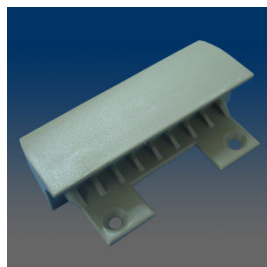

Lift handle, for patio door

1445

Lift Handle

1444

Zinc lift handle, zinc, with a gasket

1443

Pull handle, zinc

1442

Zinc sash lift handle

1440

Pull handle, zinc

1423

1418

Sash lift handle, zinc die cast, powdered coat, face mounted

1415

Handle, sash, flat zinc die-cast

14111

Sash lift handle, plastic handle with plastic washer

1411

Sash lift handle, zinc handle with plastic washer